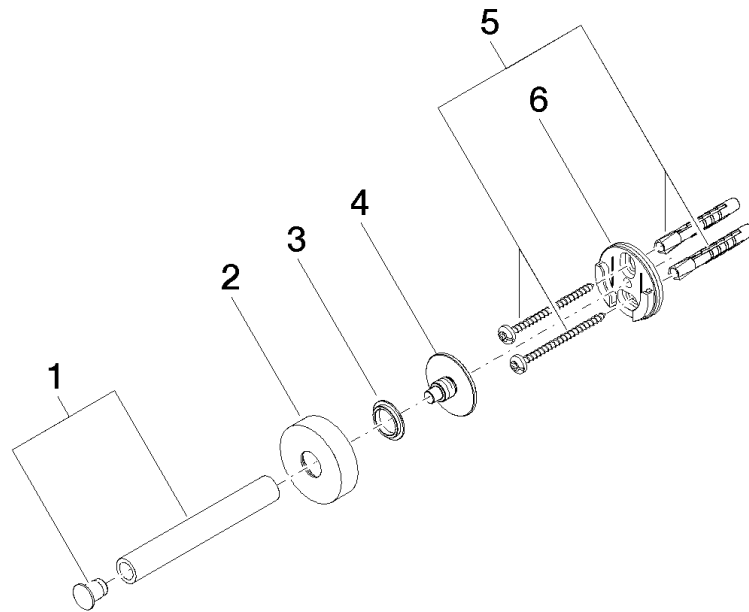

83 590 979

- rosette Ø 40 mm
- 105mm projection

Fits: LISSÉ, META

	Chrome	83 590 979-00
	Brushed Platinum	83 590 979-06
	Dark Chrome	83 590 979-19
	Light Gold	83 590 979-26
	Brushed Light Gold	83 590 979-27
	Matte Black	83 590 979-33
	Brushed Bronze	83 590 979-42
	Brushed Champagne (22kt Gold)	83 590 979-46
	Champagne (22kt Gold)	83 590 979-47
	Brushed Chrome	83 590 979-93
	Brushed Dark Platinum	83 590 979-99

83 590 979

mm [inches]

83 590 979

Parts for other finishes can be found here: Brushed Platinum

Spare parts list

No.	Item Number	Name	Quantity used	Delivery time
1	90 17 97 567 00-00	holder	1	10
2	08 27 97 500-00	rosette	1	10
3	08 30 11 516 90	ring	1	2
4	08 17 97 560 90	holder	1	2
5	05 30 31 025 00 90	fixing set	1	2
6	08 17 97 501 07	holder	3	2