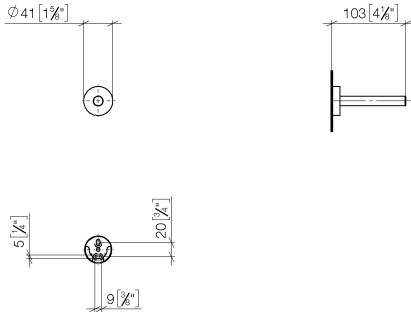

83 590 979

- rosette Ø 40 mm
- 105mm projection

Fits: LISSÉ, META

	Chrome	83 590 979-00
	Brushed Platinum	83 590 979-06
	Dark Chrome	83 590 979-19
	Light Gold	83 590 979-26
	Brushed Light Gold	83 590 979-27
	Matte Black	83 590 979-33
	Brushed Bronze	83 590 979-42
	Brushed Champagne (22kt Gold)	83 590 979-46
	Champagne (22kt Gold)	83 590 979-47
	Brushed Chrome	83 590 979-93
	Brushed Dark Platinum	83 590 979-99

83 590 979

mm [inches]

83 590 979

Parts for other finishes can be found here: Brushed Platinum

Spare parts list

No.	Item Number	Name	Quantity used	Delivery time
1	90 17 97 567 00-00	holder	1	10
2	08 27 97 500-00	rosette	1	10
3	08 30 11 516 90	ring	1	2
4	08 17 97 560 90	holder	1	2
5	05 30 31 025 00 90	fixing set	1	2
6	08 17 97 501 07	holder	3	2