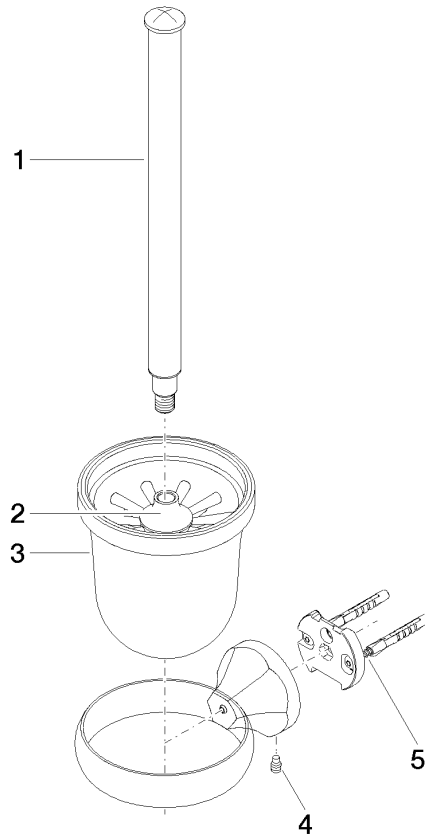

83 900 361

- crystal glass brush holder, matte
- brush head, white
- width 110mm
- height 400 mm
- 147mm projection

	Chrome	83 900 361-00
	Brushed Platinum	83 900 361-06
	Platinum	83 900 361-08
	Durabress (23kt Gold)	83 900 361-09
	Brushed Durabress (23kt Gold)	83 900 361-28
	Brushed Dark Platinum	83 900 361-99

83 900 361

mm [inches]

83 900 361

Parts for other finishes can be found here: Brushed  
Platinum

### Spare parts list

No.	Item Number	Name	Quantity used	Delivery time
1	90 28 22 538 03-00	handle	1	10
2	08 18 50 600 90	brush	1	60
3	90 90 04 000 00 82	glass	1	2
4	04 31 11 140 00 90	pin	1	2
5	05 17 97 507 00 90	fixing set	1	2