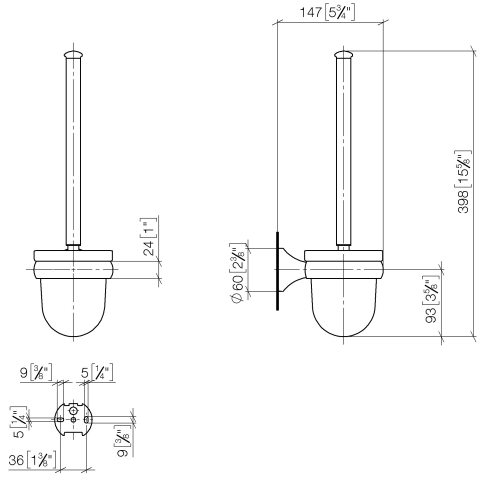

83 900 361

- crystal glass brush holder, matte
- brush head, white
- width 110mm
- height 400 mm
- 147mm projection

	Chrome	83 900 361-00
	Brushed Platinum	83 900 361-06
	Platinum	83 900 361-08
	Durabress (23kt Gold)	83 900 361-09
	Brushed Durabress (23kt Gold)	83 900 361-28
	Brushed Dark Platinum	83 900 361-99

83 900 361

mm [inches]

83 900 361

Parts for other finishes can be found here: Brushed  
Platinum

### Spare parts list

No.	Item Number	Name	Quantity used	Delivery time
1	90 28 22 538 03-00	handle	1	10
2	08 18 50 600 90	brush	1	60
3	90 90 04 000 00 82	glass	1	2
4	04 31 11 140 00 90	pin	1	2
5	05 17 97 507 00 90	fixing set	1	2