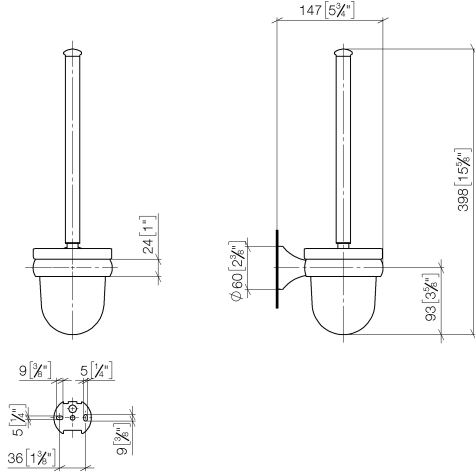

83 900 361

- crystal glass brush holder, matte
- brush head, white
- width 110mm
- height 400 mm
- 147mm projection

	Brushed Platinum	83 900 361-06
	Chrome	83 900 361-00
	Platinum	83 900 361-08
	Durabress (23kt Gold)	83 900 361-09
	Brushed Durabress (23kt Gold)	83 900 361-28
	Brushed Dark Platinum	83 900 361-99

83 900 361

mm [inches]

83 900 361

Product version from 7/3/2016

Parts for other finishes can be found here: [Chrome](#)

MADISON Toilet brush set wall model - Brushed Platinum

MADISON

83 900 361

Spare parts list

Product version from 7/3/2016

No.	Item Number	Name	Quantity used	Delivery time
	90 28 22 538 03-06	handle	5	10