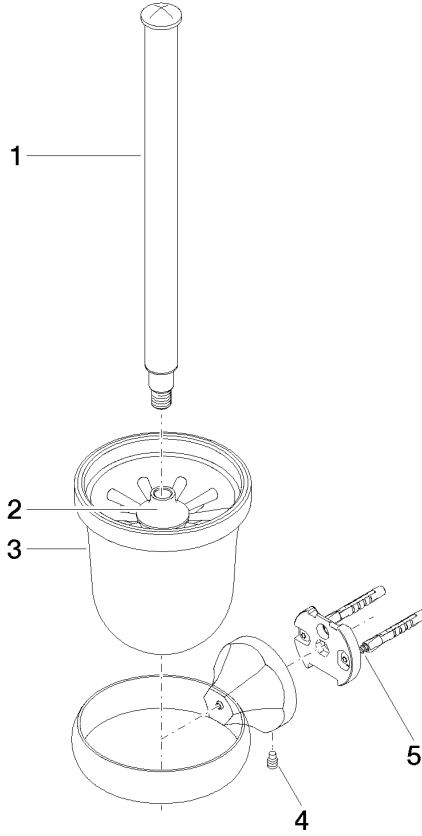

83 900 361

- crystal glass brush holder, matte
- brush head, white
- width 110mm
- height 400 mm
- 147mm projection

	Brushed Platinum	83 900 361-06
	Chrome	83 900 361-00
	Platinum	83 900 361-08
	Durabress (23kt Gold)	83 900 361-09
	Brushed Durabress (23kt Gold)	83 900 361-28
	Brushed Dark Platinum	83 900 361-99

83 900 361

mm [inches]

83 900 361

Product version from 7/3/2016

Parts for other finishes can be found here: [Chrome](#)

MADISON Toilet brush set wall model - Brushed Platinum

MADISON

83 900 361

Spare parts list

Product version from 7/3/2016

No.	Item Number	Name	Quantity used	Delivery time
	90 28 22 538 03-06	handle	5	10