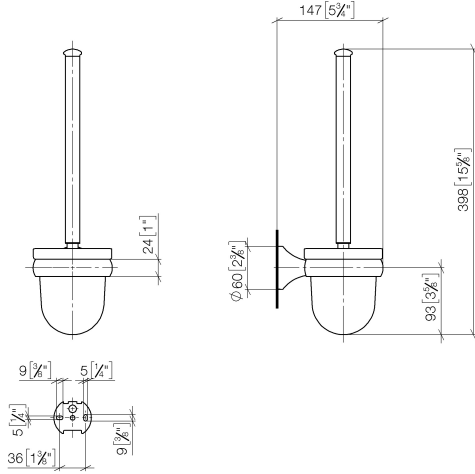

83 900 361

- crystal glass brush holder, matte
- brush head, white
- width 110mm
- height 400 mm
- 147mm projection

	Platinum	83 900 361-08
	Chrome	83 900 361-00
	Brushed Platinum	83 900 361-06
	Durabass (23kt Gold)	83 900 361-09
	Brushed Durabass (23kt Gold)	83 900 361-28
	Brushed Dark Platinum	83 900 361-99

83 900 361

mm [inches]

83 900 361

Product version from 7/3/2016

Parts for other
finishes can be found
here: [Chrome](#)

MADISON Toilet brush set wall model - Platinum

MADISON

83 900 361

Spare parts list

Product version from 7/3/2016

No.	Item Number	Name	Quantity used	Delivery time
	90 28 22 538 03-08	handle	5	40