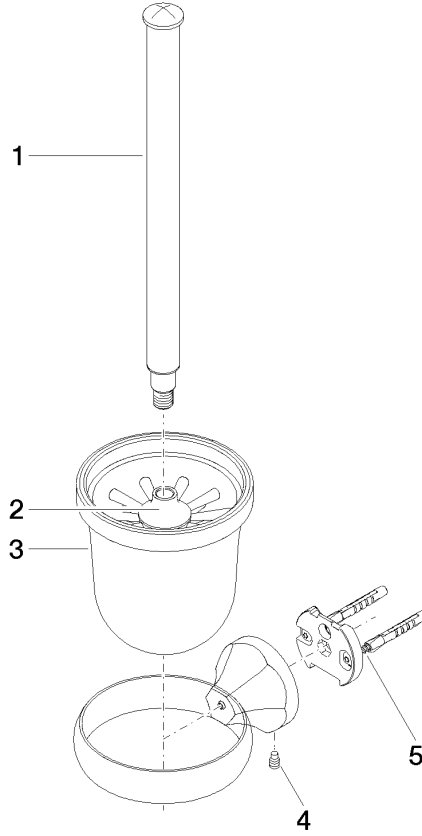

83 900 361

- crystal glass brush holder, matte
- brush head, white
- width 110mm
- height 400 mm
- 147mm projection

	Platinum	83 900 361-08
	Chrome	83 900 361-00
	Brushed Platinum	83 900 361-06
	Durabass (23kt Gold)	83 900 361-09
	Brushed Durabass (23kt Gold)	83 900 361-28
	Brushed Dark Platinum	83 900 361-99

83 900 361

mm [inches]

83 900 361

Product version from 7/3/2016

Parts for other
finishes can be found
here: [Chrome](#)

MADISON Toilet brush set wall model - Platinum

MADISON

83 900 361

Spare parts list

Product version from 7/3/2016

No.	Item Number	Name	Quantity used	Delivery time
	90 28 22 538 03-08	handle	5	40