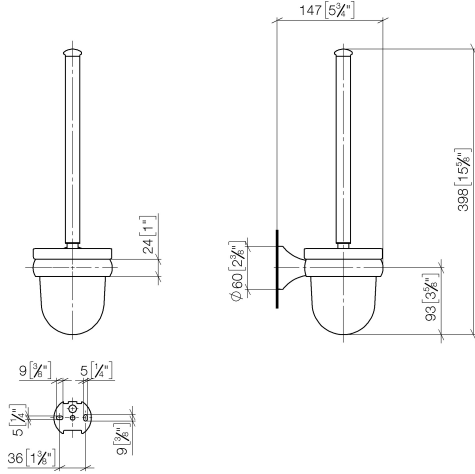

83 900 361

- crystal glass brush holder, matte
- brush head, white
- width 110mm
- height 400 mm
- 147mm projection

	Brushed Durabronss (23kt Gold)	83 900 361-28
	Chrome	83 900 361-00
	Brushed Platinum	83 900 361-06
	Platinum	83 900 361-08
	Durabronss (23kt Gold)	83 900 361-09
	Brushed Dark Platinum	83 900 361-99

83 900 361

mm [inches]

83 900 361

Product version from 7/3/2016

Parts for other finishes can be found here: [Chrome](#)

MADISON Toilet brush set wall model - Brushed Durabronz (23kt Gold)

MADISON

83 900 361

Spare parts list

Product version from 7/3/2016

No.	Item Number	Name	Quantity used	Delivery time
	90 28 22 538 03-28	handle	5	20