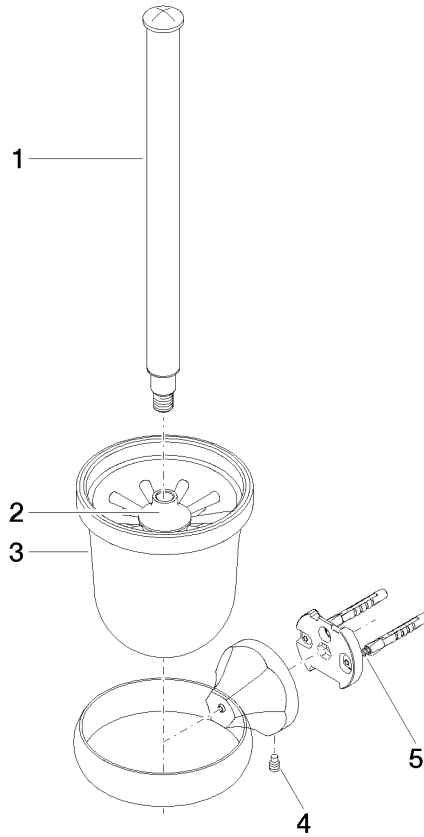

83 900 361

- crystal glass brush holder, matte
- brush head, white
- width 110mm
- height 400 mm
- 147mm projection

	Brushed Durabronss (23kt Gold)	83 900 361-28
	Chrome	83 900 361-00
	Brushed Platinum	83 900 361-06
	Platinum	83 900 361-08
	Durabronss (23kt Gold)	83 900 361-09
	Brushed Dark Platinum	83 900 361-99

83 900 361

mm [inches]

83 900 361

Product version from 7/3/2016

Parts for other finishes can be found here: [Chrome](#)

MADISON Toilet brush set wall model - Brushed Durabronz (23kt Gold)

MADISON

83 900 361

Spare parts list

Product version from 7/3/2016

No.	Item Number	Name	Quantity used	Delivery time
	90 28 22 538 03-28	handle	5	20