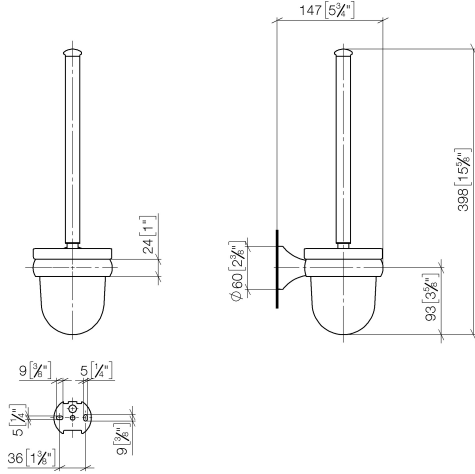

83 900 361

- crystal glass brush holder, matte
- brush head, white
- width 110mm
- height 400 mm
- 147mm projection

	Brushed Dark Platinum	83 900 361-99
	Chrome	83 900 361-00
	Brushed Platinum	83 900 361-06
	Platinum	83 900 361-08
	Durabress (23kt Gold)	83 900 361-09
	Brushed Durabress (23kt Gold)	83 900 361-28

83 900 361

mm [inches]

83 900 361

Product version from 7/3/2016

Parts for other finishes can be found here: [Chrome](#)

MADISON Toilet brush set wall model - Brushed Dark Platinum

MADISON

83 900 361

Spare parts list

Product version from 7/3/2016

No.	Item Number	Name	Quantity used	Delivery time
	90 28 22 538 03-99	handle	5	30