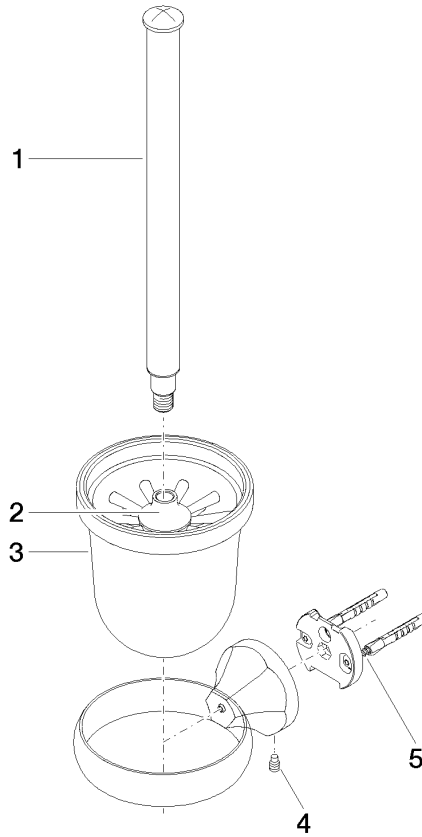

83 900 361

- crystal glass brush holder, matte
- brush head, white
- width 110mm
- height 400 mm
- 147mm projection

	Brushed Dark Platinum	83 900 361-99
	Chrome	83 900 361-00
	Brushed Platinum	83 900 361-06
	Platinum	83 900 361-08
	Durabress (23kt Gold)	83 900 361-09
	Brushed Durabress (23kt Gold)	83 900 361-28

83 900 361

mm [inches]

83 900 361

Product version from 7/3/2016

Parts for other finishes can be found here: [Chrome](#)

MADISON Toilet brush set wall model - Brushed Dark Platinum

MADISON

83 900 361

Spare parts list

Product version from 7/3/2016

No.	Item Number	Name	Quantity used	Delivery time
	90 28 22 538 03-99	handle	5	30