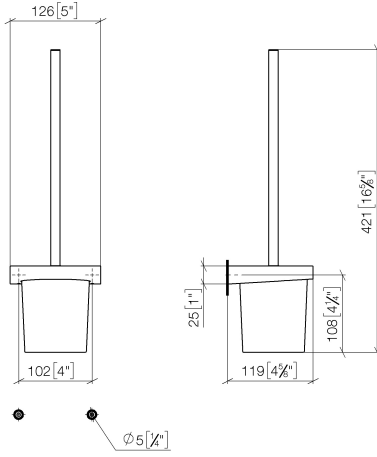

## EDITION PRO Toilet brush set wall model - Chrome

---

83 900 626

- crystal glass
- brush, matte black
- width 126mm
- height 421 mm
- 119mm projection

	Chrome	83 900 626-00
	Matte Black	83 900 626-33
	Brushed Chrome	83 900 626-93

EDITION PRO Toilet brush set wall model - Chrome

83 900 626

mm [inches]

**EDITION PRO Toilet brush set wall model - Chrome**

83 900 626

Parts for other finishes can be found here: [Matte Black](#)

**Spare parts list**

No.	Item Number	Name	Quantity used	Delivery time
1	90 20 97 507 00-00	handle	1	10
2	90 18 50 601 00 90	brush	1	2
3	90 90 04 008 00 82	glass	1	2
4	08 17 97 506-00	holder	1	10
5	90 31 11 030 00 90	pin	2	2
6	05 17 20 726 02 90	fixing set	1	2
7	08 17 20 726 90	holder	1	2