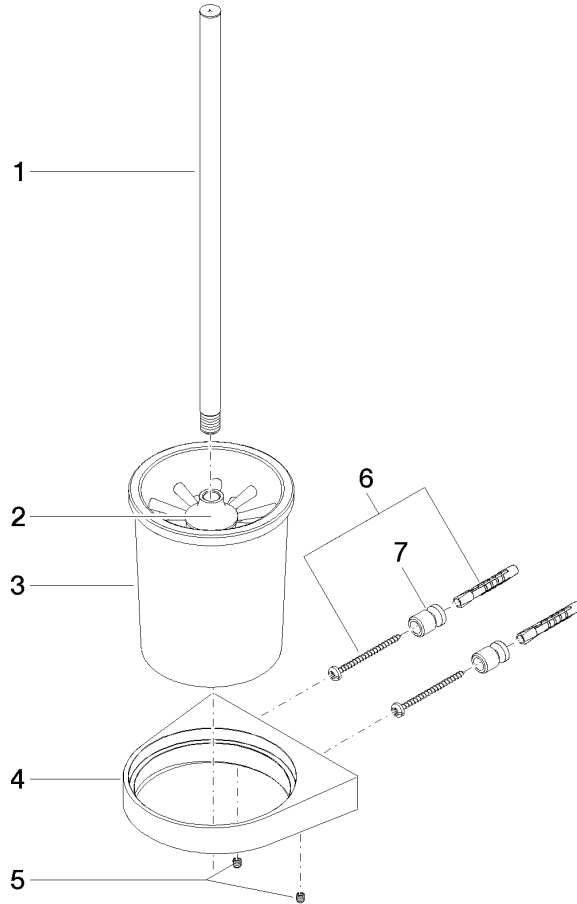

## EDITION PRO Toilet brush set wall model - Chrome

---

83 900 626

- crystal glass
- brush, matte black
- width 126mm
- height 421 mm
- 119mm projection

	Chrome	83 900 626-00
	Matte Black	83 900 626-33
	Brushed Chrome	83 900 626-93

EDITION PRO Toilet brush set wall model - Chrome

83 900 626

mm [inches]

**EDITION PRO Toilet brush set wall model - Chrome**

83 900 626

Parts for other finishes can be found here: [Matte Black](#)

**Spare parts list**

No.	Item Number	Name	Quantity used	Delivery time
1	90 20 97 507 00-00	handle	1	10
2	90 18 50 601 00 90	brush	1	2
3	90 90 04 008 00 82	glass	1	2
4	08 17 97 506-00	holder	1	10
5	90 31 11 030 00 90	pin	2	2
6	05 17 20 726 02 90	fixing set	1	2
7	08 17 20 726 90	holder	1	2