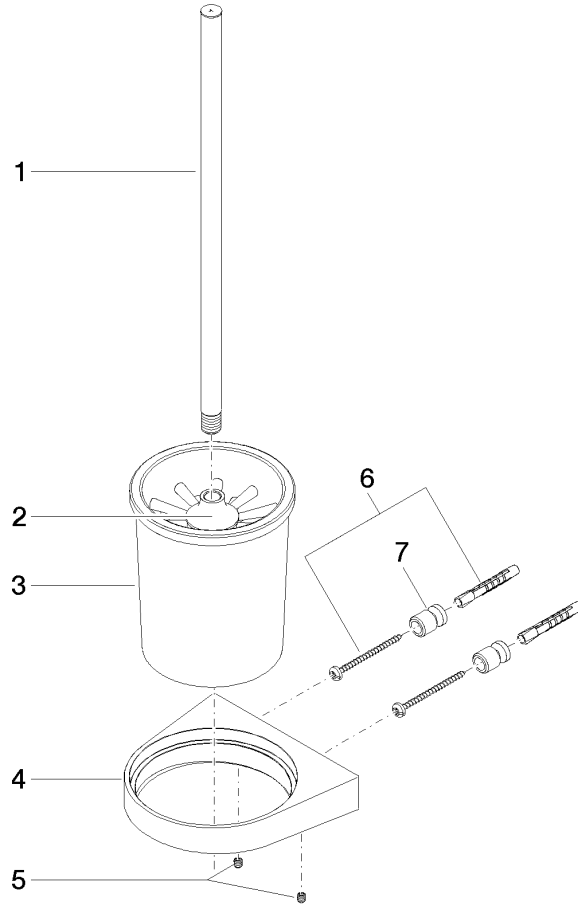

EDITION PRO Toilet brush set wall model - Matte Black

83 900 626

- crystal glass
- brush, matte black
- width 126mm
- height 421 mm
- 119mm projection

	Matte Black	83 900 626-33
	Chrome	83 900 626-00
	Brushed Chrome	83 900 626-93

EDITION PRO Toilet brush set wall model - Matte Black

83 900 626

mm [inches]

EDITION PRO Toilet brush set wall model - Matte Black

83 900 626

Parts for other finishes can be found here: [Chrome](#)

Spare parts list

No.	Item Number	Name	Quantity used	Delivery time
1	90 20 97 507 00-33	handle	1	30
2	90 18 50 601 00 90	brush	1	2
3	90 90 04 008 00 82	glass	1	2
4	08 17 97 506-33	holder	1	30
5	90 31 11 030 00 90	pin	2	2
6	05 17 20 726 02 90	fixing set	1	2
7	08 17 20 726 90	holder	1	2