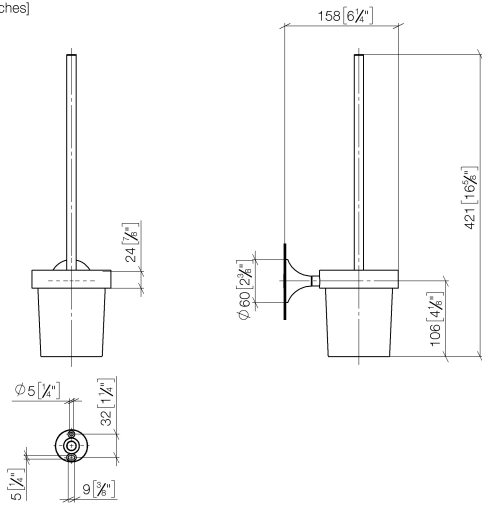

83 900 809

- crystal glass brush holder, matte
- brush, matte black
- width 110mm
- height 421 mm
- 158mm projection

	Champagne (22kt Gold)	83 900 809-47
	Chrome	83 900 809-00
	Brushed Platinum	83 900 809-06
	Platinum	83 900 809-08
	Dark Chrome	83 900 809-19
	Brushed Durabronze (23kt Gold)	83 900 809-28
	Brushed Bronze	83 900 809-42
	Brushed Champagne (22kt Gold)	83 900 809-46
	Brushed Dark Platinum	83 900 809-99

83 900 809

mm [inches]

83 900 809

Parts for other
finishes can be found
here: [Chrome](#)