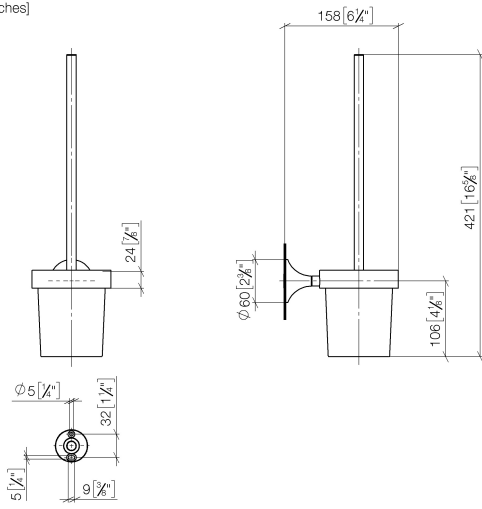

83 900 809

- crystal glass brush holder, matte
- brush, matte black
- width 110mm
- height 421 mm
- 158mm projection

	Brushed Dark Platinum	83 900 809-99
	Chrome	83 900 809-00
	Brushed Platinum	83 900 809-06
	Platinum	83 900 809-08
	Dark Chrome	83 900 809-19
	Brushed Durabronze (23kt Gold)	83 900 809-28
	Brushed Bronze	83 900 809-42
	Brushed Champagne (22kt Gold)	83 900 809-46
	Champagne (22kt Gold)	83 900 809-47

83 900 809

mm [inches]

83 900 809

Parts for other finishes can be found here: [Chrome](#)

Spare parts list

No.	Item Number	Name	Quantity used	Delivery time
1	90 20 97 507 00-99	handle	1	30
2	90 18 50 601 00 90	brush	1	2
3	90 90 04 008 00 82	glass	1	2
4	05 30 31 025 00 90	fixing set	1	2