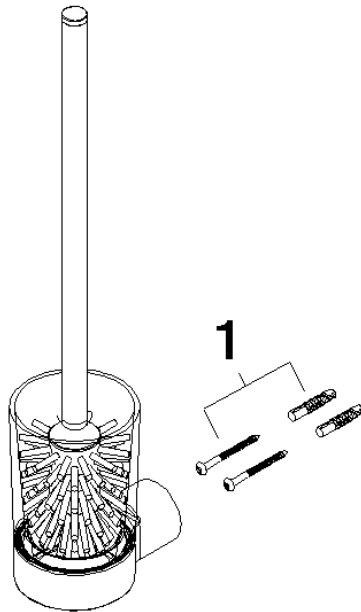

## Toilet brush set wall model - Chrome

---

83 900 832

- crystal glass brush holder, matte
- brush, matte black
- width 80mm
- height 431 mm
- 109mm projection

Chrome

83 900 832-00 0010

Soft Black

83 900 832-69 0010

## Toilet brush set wall model - Chrome

---

83 900 832

## Toilet brush set wall model - Chrome

83 900 832

Parts for other  
finishes can be found  
here: [Soft Black](#)

### Spare parts list

No.	Item Number	Name	Quantity used	Delivery time
1	05 30 31 025 00 90	fixing set	1	2