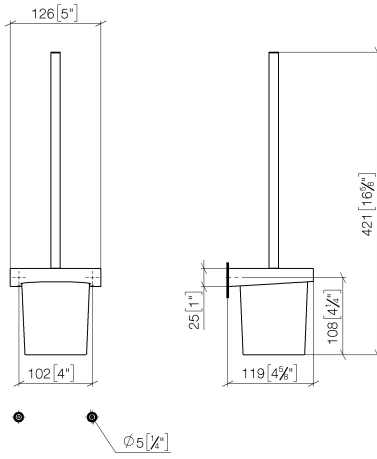

Toilet brush set wall model - Chrome

CL.1

83 900 970

- crystal glass
- brush, matte black
- width 126mm
- height 415 mm
- 120mm projection

Fits: CL.1, LISSÉ, META

	Chrome	83 900 970-00
	Brushed Platinum	83 900 970-06
	Dark Chrome	83 900 970-19
	Light Gold	83 900 970-26
	Brushed Light Gold	83 900 970-27
	Brushed Durabronze (23kt Gold)	83 900 970-28
	Matte Black	83 900 970-33
	Brushed Bronze	83 900 970-42
	Brushed Champagne (22kt Gold)	83 900 970-46
	Champagne (22kt Gold)	83 900 970-47
	Brushed Chrome	83 900 970-93
	Brushed Dark Platinum	83 900 970-99

83 900 970

mm [inches]

83 900 970

Parts for other finishes can be found here: Brushed Platinum

Spare parts list

No.	Item Number	Name	Quantity used	Delivery time
1	90 20 97 507 00-00	handle	1	10
2	90 18 50 601 00 90	brush	1	2
3	90 90 04 008 00 82	glass	1	2
4	08 17 97 506-00	holder	1	10
5	90 31 11 030 00 90	pin	2	2
6	05 17 20 726 02 90	fixing set	1	2
7	08 17 20 726 90	holder	2	2