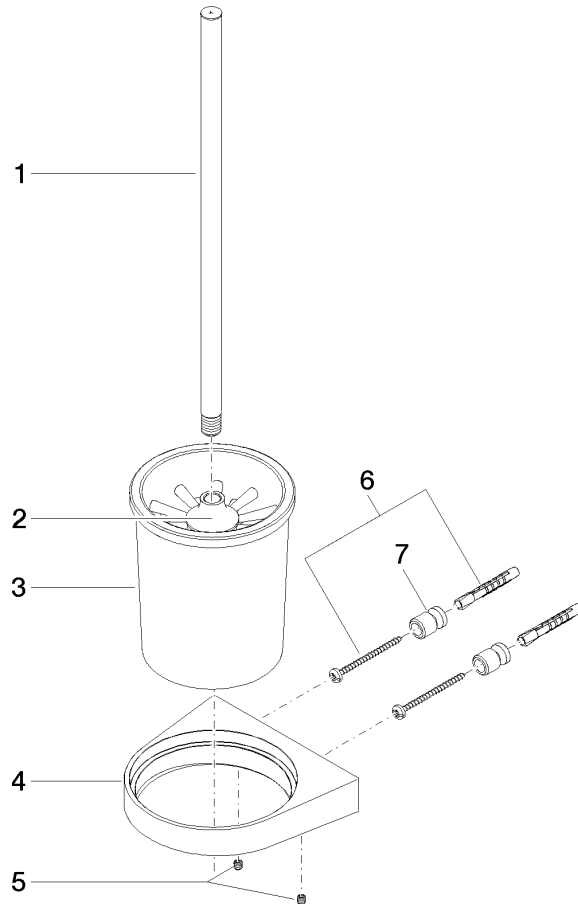

Toilet brush set wall model - Chrome

CL.1

83 900 970

- crystal glass
- brush, matte black
- width 126mm
- height 415 mm
- 120mm projection

Fits: CL.1, LISSÉ, META

	Chrome	83 900 970-00
	Brushed Platinum	83 900 970-06
	Dark Chrome	83 900 970-19
	Light Gold	83 900 970-26
	Brushed Light Gold	83 900 970-27
	Brushed Durabronze (23kt Gold)	83 900 970-28
	Matte Black	83 900 970-33
	Brushed Bronze	83 900 970-42
	Brushed Champagne (22kt Gold)	83 900 970-46
	Champagne (22kt Gold)	83 900 970-47
	Brushed Chrome	83 900 970-93
	Brushed Dark Platinum	83 900 970-99

83 900 970

mm [inches]

83 900 970

Parts for other finishes can be found here: Brushed Platinum

Spare parts list

No.	Item Number	Name	Quantity used	Delivery time
1	90 20 97 507 00-00	handle	1	10
2	90 18 50 601 00 90	brush	1	2
3	90 90 04 008 00 82	glass	1	2
4	08 17 97 506-00	holder	1	10
5	90 31 11 030 00 90	pin	2	2
6	05 17 20 726 02 90	fixing set	1	2
7	08 17 20 726 90	holder	2	2