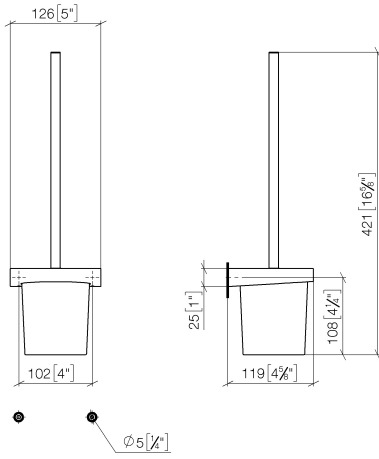

Toilet brush set wall model - Dark Chrome

CL.1

83 900 970

- crystal glass
- brush, matte black
- width 126mm
- height 415 mm
- 120mm projection

Fits: CL.1, LISSÉ, META

	Dark Chrome	83 900 970-19
	Chrome	83 900 970-00
	Brushed Platinum	83 900 970-06
	Light Gold	83 900 970-26
	Brushed Light Gold	83 900 970-27
	Brushed Durabrass (23kt Gold)	83 900 970-28
	Matte Black	83 900 970-33
	Brushed Bronze	83 900 970-42
	Brushed Champagne (22kt Gold)	83 900 970-46
	Champagne (22kt Gold)	83 900 970-47
	Brushed Chrome	83 900 970-93
	Brushed Dark Platinum	83 900 970-99

83 900 970

mm [inches]

83 900 970

Parts for other
finishes can be found
here: [Chrome](#)