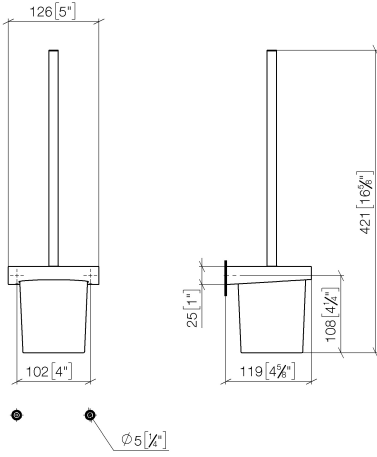

Toilet brush set wall model - Light Gold

CL.1

83 900 970

- crystal glass
- brush, matte black
- width 126mm
- height 415 mm
- 120mm projection

Fits: CL.1, LISSÉ, META

	Light Gold	83 900 970-26
	Chrome	83 900 970-00
	Brushed Platinum	83 900 970-06
	Dark Chrome	83 900 970-19
	Brushed Light Gold	83 900 970-27
	Brushed Durabronze (23kt Gold)	83 900 970-28
	Matte Black	83 900 970-33
	Brushed Bronze	83 900 970-42
	Brushed Champagne (22kt Gold)	83 900 970-46
	Champagne (22kt Gold)	83 900 970-47
	Brushed Chrome	83 900 970-93
	Brushed Dark Platinum	83 900 970-99

Toilet brush set wall model - Light Gold

83 900 970

mm [inches]

83 900 970

Product version from 7/1/2023

Parts for other finishes can be found here: [Chrome](#)

Toilet brush set wall model - Light Gold

CL.1

83 900 970

Spare parts list

Product version from 7/1/2023

No.	Item Number	Name	Quantity used	Delivery time
	90 20 97 507 00-26	handle	9	30