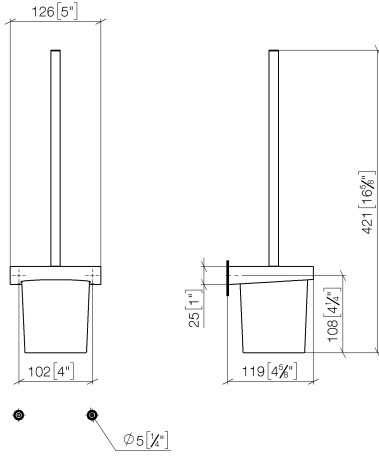

Toilet brush set wall model - Brushed Light Gold

CL.1

83 900 970

- crystal glass
- brush, matte black
- width 126mm
- height 415 mm
- 120mm projection

Fits: CL.1, LISSÉ, META

	Brushed Light Gold	83 900 970-27
	Chrome	83 900 970-00
	Brushed Platinum	83 900 970-06
	Dark Chrome	83 900 970-19
	Light Gold	83 900 970-26
	Brushed Durabronze (23kt Gold)	83 900 970-28
	Matte Black	83 900 970-33
	Brushed Bronze	83 900 970-42
	Brushed Champagne (22kt Gold)	83 900 970-46
	Champagne (22kt Gold)	83 900 970-47
	Brushed Chrome	83 900 970-93
	Brushed Dark Platinum	83 900 970-99

Toilet brush set wall model - Brushed Light Gold

CL.1

83 900 970

mm [inches]

83 900 970

**Product version from 7/1/2023**

Parts for other finishes can be found here: [Chrome](#)

Toilet brush set wall model - Brushed Light Gold

CL.1

83 900 970

**Spare parts list**

**Product version from 7/1/2023**

No.	Item Number	Name	Quantity used	Delivery time
	90 20 97 507 00-27	handle	9	30