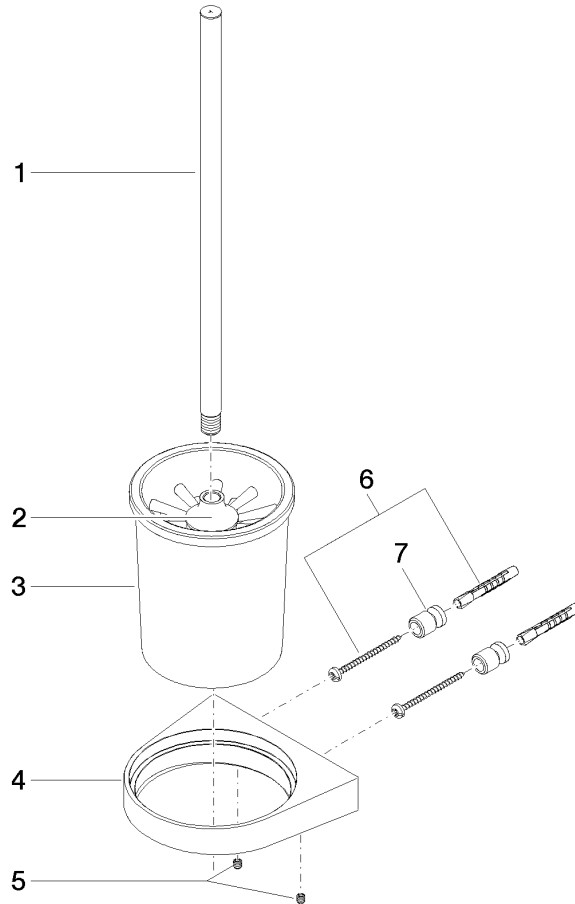

Toilet brush set wall model - Brushed Durabronz (23kt Gold)

CL.1

83 900 970

Fits: CL.1, LISSÉ, META

- crystal glass
- brush, matte black
- width 126mm
- height 415 mm
- 120mm projection

| | | |
|--|-------------------------------|---------------|
|  | Brushed Durabronz (23kt Gold) | 83 900 970-28 |
|  | Chrome | 83 900 970-00 |
|  | Brushed Platinum | 83 900 970-06 |
|  | Dark Chrome | 83 900 970-19 |
|  | Light Gold | 83 900 970-26 |
|  | Brushed Light Gold | 83 900 970-27 |
|  | Matte Black | 83 900 970-33 |
|  | Brushed Bronze | 83 900 970-42 |
|  | Brushed Champagne (22kt Gold) | 83 900 970-46 |
|  | Champagne (22kt Gold) | 83 900 970-47 |
|  | Brushed Chrome | 83 900 970-93 |
|  | Brushed Dark Platinum | 83 900 970-99 |

83 900 970

mm [inches]

83 900 970

Product version from 7/1/2023

Parts for other finishes can be found here: [Chrome](#)

Toilet brush set wall model - Brushed Durabronz (23kt Gold)

CL.1

83 900 970

Spare parts list

Product version from 7/1/2023

| No. | Item Number | Name | Quantity used | Delivery time |
|-----|--------------------|--------|---------------|---------------|
| | 90 20 97 507 00-28 | handle | 9 | 20 |