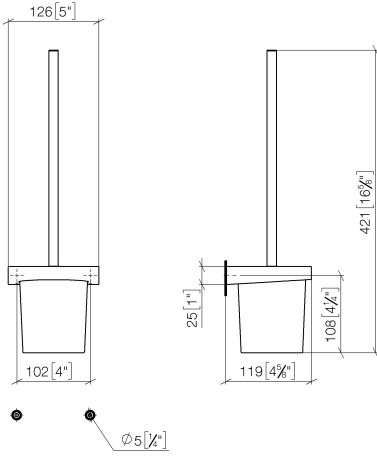

Toilet brush set wall model - Brushed Durabronz (23kt Gold)

CL.1

83 900 970

Fits: CL.1, LISSÉ, META

- crystal glass
- brush, matte black
- width 126mm
- height 415 mm
- 120mm projection

| | | |
|--|-------------------------------|---------------|
|  | Brushed Durabronz (23kt Gold) | 83 900 970-28 |
|  | Chrome | 83 900 970-00 |
|  | Brushed Platinum | 83 900 970-06 |
|  | Dark Chrome | 83 900 970-19 |
|  | Light Gold | 83 900 970-26 |
|  | Brushed Light Gold | 83 900 970-27 |
|  | Matte Black | 83 900 970-33 |
|  | Brushed Bronze | 83 900 970-42 |
|  | Brushed Champagne (22kt Gold) | 83 900 970-46 |
|  | Champagne (22kt Gold) | 83 900 970-47 |
|  | Brushed Chrome | 83 900 970-93 |
|  | Brushed Dark Platinum | 83 900 970-99 |

83 900 970

mm [inches]

83 900 970

Product version from 7/1/2023

Parts for other finishes can be found here: [Chrome](#)

Toilet brush set wall model - Brushed Durabronz (23kt Gold)

CL.1

83 900 970

Spare parts list

Product version from 7/1/2023

| No. | Item Number | Name | Quantity used | Delivery time |
|-----|--------------------|--------|---------------|---------------|
| | 90 20 97 507 00-28 | handle | 9 | 20 |