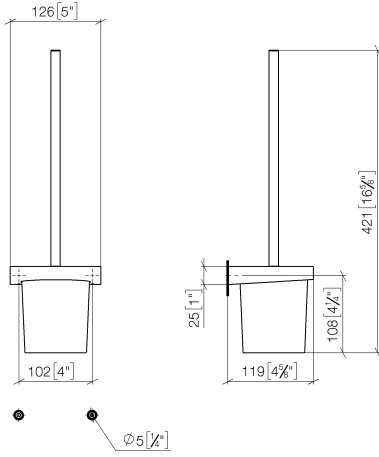

Toilet brush set wall model - Matte Black

CL.1

83 900 970

- crystal glass
- brush, matte black
- width 126mm
- height 415 mm
- 120mm projection

Fits: CL.1, LISSÉ, META

	Matte Black	83 900 970-33
	Chrome	83 900 970-00
	Brushed Platinum	83 900 970-06
	Dark Chrome	83 900 970-19
	Light Gold	83 900 970-26
	Brushed Light Gold	83 900 970-27
	Brushed Durabronze (23kt Gold)	83 900 970-28
	Brushed Bronze	83 900 970-42
	Brushed Champagne (22kt Gold)	83 900 970-46
	Champagne (22kt Gold)	83 900 970-47
	Brushed Chrome	83 900 970-93
	Brushed Dark Platinum	83 900 970-99

83 900 970

mm [inches]

83 900 970

Product version from 7/1/2023

Parts for other finishes can be found here: [Chrome](#)

Toilet brush set wall model - Matte Black

CL.1

83 900 970

Spare parts list

Product version from 7/1/2023

No.	Item Number	Name	Quantity used	Delivery time
	90 20 97 507 00-33	handle	9	30