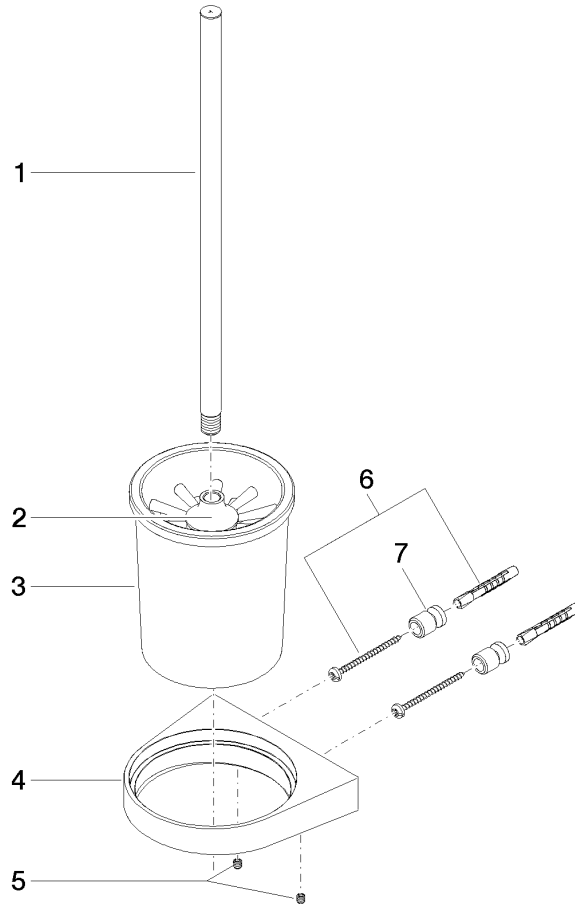

Toilet brush set wall model - Matte Black

CL.1

83 900 970

- crystal glass
- brush, matte black
- width 126mm
- height 415 mm
- 120mm projection

Fits: CL.1, LISSÉ, META

	Matte Black	83 900 970-33
	Chrome	83 900 970-00
	Brushed Platinum	83 900 970-06
	Dark Chrome	83 900 970-19
	Light Gold	83 900 970-26
	Brushed Light Gold	83 900 970-27
	Brushed Durabronze (23kt Gold)	83 900 970-28
	Brushed Bronze	83 900 970-42
	Brushed Champagne (22kt Gold)	83 900 970-46
	Champagne (22kt Gold)	83 900 970-47
	Brushed Chrome	83 900 970-93
	Brushed Dark Platinum	83 900 970-99

83 900 970

mm [inches]

83 900 970

Product version from 7/1/2023

Parts for other finishes can be found here: [Chrome](#)

Toilet brush set wall model - Matte Black

CL.1

83 900 970

Spare parts list

Product version from 7/1/2023

No.	Item Number	Name	Quantity used	Delivery time
	90 20 97 507 00-33	handle	9	30