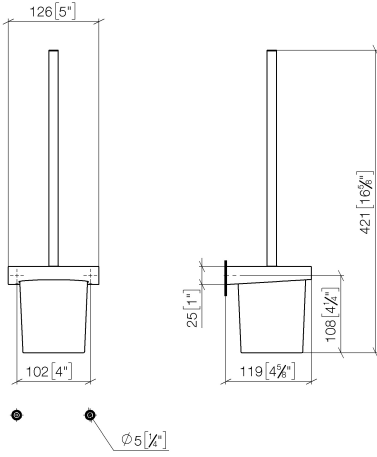

Toilet brush set wall model - Champagne (22kt Gold)

CL.1

83 900 970

- crystal glass
- brush, matte black
- width 126mm
- height 415 mm
- 120mm projection

Fits: CL.1, LISSÉ, META

| | | |
|--------------------------------------------------------------------------------------|--------------------------------|---------------|
|  | Champagne (22kt Gold) | 83 900 970-47 |
|  | Chrome | 83 900 970-00 |
|  | Brushed Platinum | 83 900 970-06 |
|  | Dark Chrome | 83 900 970-19 |
|  | Light Gold | 83 900 970-26 |
|  | Brushed Light Gold | 83 900 970-27 |
|  | Brushed Durabronze (23kt Gold) | 83 900 970-28 |
|  | Matte Black | 83 900 970-33 |
|  | Brushed Bronze | 83 900 970-42 |
|  | Brushed Champagne (22kt Gold) | 83 900 970-46 |
|  | Brushed Chrome | 83 900 970-93 |
|  | Brushed Dark Platinum | 83 900 970-99 |

Toilet brush set wall model - Champagne (22kt Gold)

CL.1

83 900 970

mm [inches]

83 900 970

Product version from 7/1/2023

Parts for other finishes can be found here: [Chrome](#)

Toilet brush set wall model - Champagne (22kt Gold)

CL.1

83 900 970

Spare parts list

Product version from 7/1/2023

| No. | Item Number | Name | Quantity used | Delivery time |
|-----|--------------------|--------|---------------|---------------|
| | 90 20 97 507 00-47 | handle | 9 | 60 |