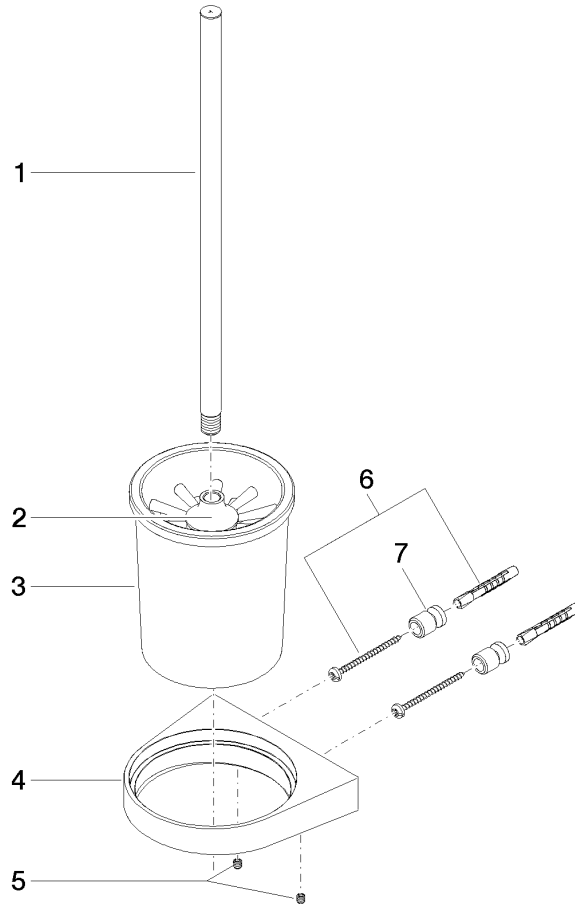

**Toilet brush set wall model - Brushed Chrome**

CL.1

83 900 970

- crystal glass
- brush, matte black
- width 126mm
- height 415 mm
- 120mm projection

Fits: CL.1, LISSÉ, META

	Brushed Chrome	83 900 970-93
	Chrome	83 900 970-00
	Brushed Platinum	83 900 970-06
	Dark Chrome	83 900 970-19
	Light Gold	83 900 970-26
	Brushed Light Gold	83 900 970-27
	Brushed Durabronze (23kt Gold)	83 900 970-28
	Matte Black	83 900 970-33
	Brushed Bronze	83 900 970-42
	Brushed Champagne (22kt Gold)	83 900 970-46
	Champagne (22kt Gold)	83 900 970-47
	Brushed Dark Platinum	83 900 970-99

Toilet brush set wall model - Brushed Chrome

CL.1

83 900 970

mm [inches]

83 900 970

**Product version from 7/1/2023**

Parts for other finishes can be found here: [Chrome](#)

## Toilet brush set wall model - Brushed Chrome

CL.1

83 900 970

### Spare parts list