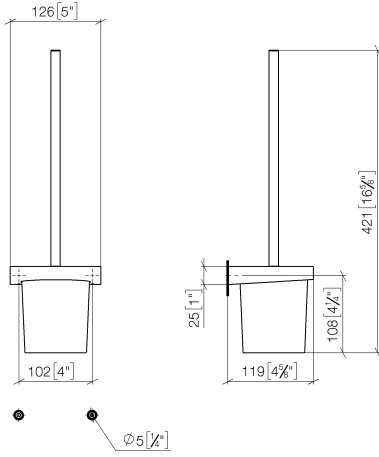

**Toilet brush set wall model - Brushed Chrome**

CL.1

83 900 970

- crystal glass
- brush, matte black
- width 126mm
- height 415 mm
- 120mm projection

Fits: CL.1, LISSÉ, META

	Brushed Chrome	83 900 970-93
	Chrome	83 900 970-00
	Brushed Platinum	83 900 970-06
	Dark Chrome	83 900 970-19
	Light Gold	83 900 970-26
	Brushed Light Gold	83 900 970-27
	Brushed Durabronze (23kt Gold)	83 900 970-28
	Matte Black	83 900 970-33
	Brushed Bronze	83 900 970-42
	Brushed Champagne (22kt Gold)	83 900 970-46
	Champagne (22kt Gold)	83 900 970-47
	Brushed Dark Platinum	83 900 970-99

Toilet brush set wall model - Brushed Chrome

CL.1

83 900 970

mm [inches]

83 900 970

**Product version from 7/1/2023**

Parts for other finishes can be found here: [Chrome](#)

## Toilet brush set wall model - Brushed Chrome

CL.1

83 900 970

#### Product version from 7/1/2023

No.	Item Number	Name	Quantity used	Delivery time
	90 20 97 507 00-93	handle	9	20