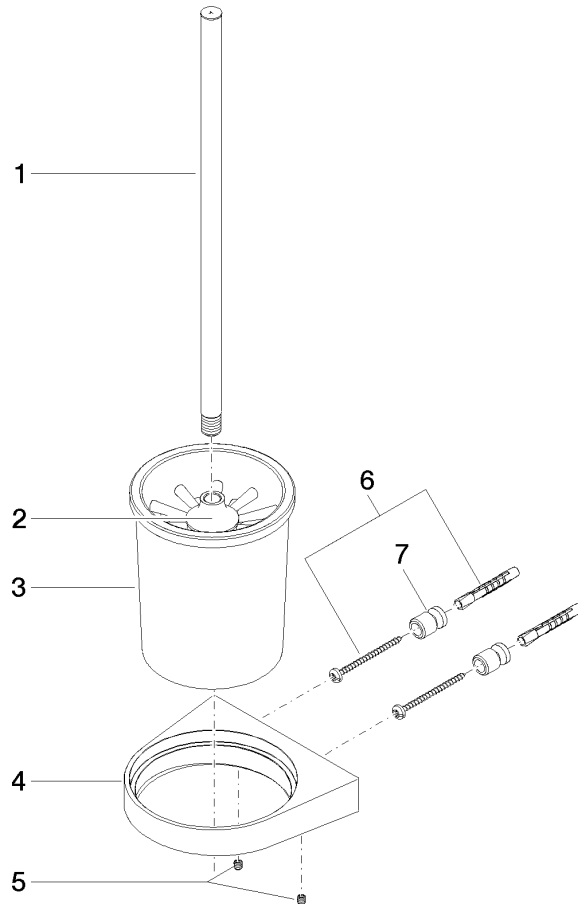

83 900 970

- crystal glass
- brush, matte black
- width 126mm
- height 415 mm
- 120mm projection

Fits: CL.1, LISSÉ, META

	Brushed Dark Platinum	83 900 970-99
	Chrome	83 900 970-00
	Brushed Platinum	83 900 970-06
	Dark Chrome	83 900 970-19
	Light Gold	83 900 970-26
	Brushed Light Gold	83 900 970-27
	Brushed Durabronze (23kt Gold)	83 900 970-28
	Matte Black	83 900 970-33
	Brushed Bronze	83 900 970-42
	Brushed Champagne (22kt Gold)	83 900 970-46
	Champagne (22kt Gold)	83 900 970-47
	Brushed Chrome	83 900 970-93

83 900 970

mm [inches]

83 900 970

Parts for other finishes can be found here: [Chrome](#)

Spare parts list

No.	Item Number	Name	Quantity used	Delivery time
1	90 20 97 507 00-99	handle	1	30
2	90 18 50 601 00 90	brush	1	2
3	90 90 04 008 00 82	glass	1	2
4	08 17 97 506-99	holder	1	30
5	90 31 11 030 00 90	pin	2	2
6	05 17 20 726 02 90	fixing set	1	2
7	08 17 20 726 90	holder	2	2