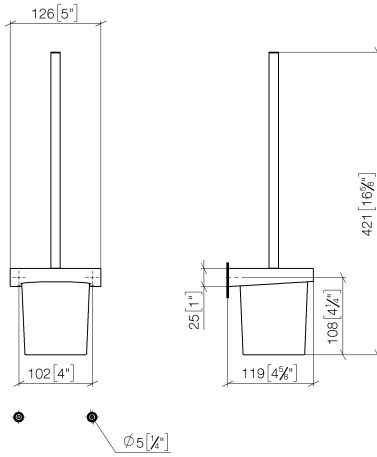

83 900 970

- crystal glass
- brush, matte black
- width 126mm
- height 415 mm
- 120mm projection

Fits: CL.1, LISSÉ, META

	Brushed Dark Platinum	83 900 970-99
	Chrome	83 900 970-00
	Brushed Platinum	83 900 970-06
	Dark Chrome	83 900 970-19
	Light Gold	83 900 970-26
	Brushed Light Gold	83 900 970-27
	Brushed Durabronze (23kt Gold)	83 900 970-28
	Matte Black	83 900 970-33
	Brushed Bronze	83 900 970-42
	Brushed Champagne (22kt Gold)	83 900 970-46
	Champagne (22kt Gold)	83 900 970-47
	Brushed Chrome	83 900 970-93

83 900 970

mm [inches]

83 900 970

Parts for other finishes can be found here: [Chrome](#)

Spare parts list

No.	Item Number	Name	Quantity used	Delivery time
1	90 20 97 507 00-99	handle	1	30
2	90 18 50 601 00 90	brush	1	2
3	90 90 04 008 00 82	glass	1	2
4	08 17 97 506-99	holder	1	30
5	90 31 11 030 00 90	pin	2	2
6	05 17 20 726 02 90	fixing set	1	2
7	08 17 20 726 90	holder	2	2