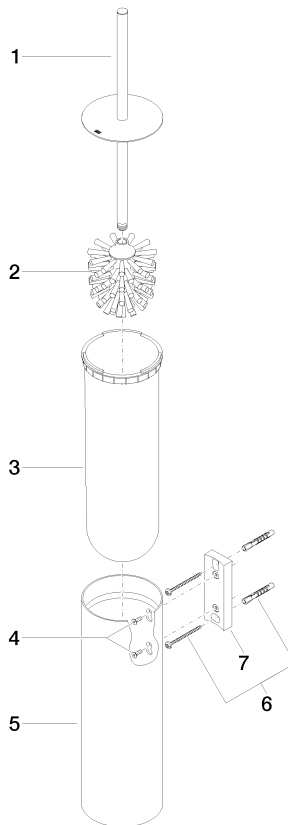

83 910 979

- brush, matte black
- width 100mm
- height 456 mm
- 110mm projection

Fits: MADISON, MEM, TARA, CL.1, LISSÉ,
VAIA, META, CYO

| | | |
|---|-------------------------------------|---------------|
|  | Chrome | 83 910 979-00 |
|  | Brushed Platinum | 83 910 979-06 |
|  | Platinum | 83 910 979-08 |
|  | Dark Chrome | 83 910 979-19 |
|  | Light Gold | 83 910 979-26 |
|  | Brushed Light Gold | 83 910 979-27 |
|  | Brushed Durabronze (23kt Gold) | 83 910 979-28 |
|  | Matte Black | 83 910 979-33 |
|  | Brushed Bronze | 83 910 979-42 |
|  | Brushed Champagne (22kt Gold) | 83 910 979-46 |
|  | Brushed Chrome | 83 910 979-93 |
|  | Brushed Dark Platinum | 83 910 979-99 |

83 910 979

83 910 979

Parts for other finishes can be found here: Brushed Platinum

Spare parts list

| No. | Item Number | Name | Quantity used | Delivery time |
|-----|--------------------|------------|---------------|---------------|
| 1 | 90 20 97 505 01-00 | handle | 1 | 10 |
| 2 | 90 18 50 601 00 90 | brush | 1 | 2 |
| 3 | 08 18 40 524 90 | insert | 1 | 2 |
| 4 | 90 30 30 014 00 90 | screw | 1 | 2 |
| 5 | 08 23 01 503-00 | casing | 1 | 10 |
| 6 | 05 30 31 025 00 90 | fixing set | 2 | 2 |
| 7 | 05 18 40 287 00 90 | holder | 1 | 2 |