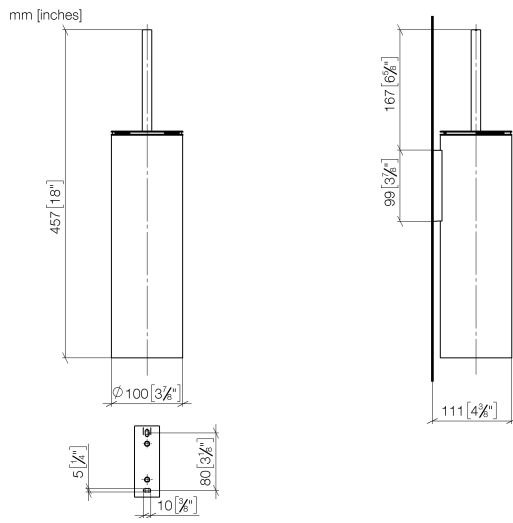

83 910 979

- brush, matte black
- width 100mm
- height 456 mm
- 110mm projection

Fits: MADISON, MEM, TARA, CL.1, LISSÉ,
VAIA, META, CYO

| | | |
|---|-------------------------------------|---------------|
|  | Chrome | 83 910 979-00 |
|  | Brushed Platinum | 83 910 979-06 |
|  | Platinum | 83 910 979-08 |
|  | Dark Chrome | 83 910 979-19 |
|  | Light Gold | 83 910 979-26 |
|  | Brushed Light Gold | 83 910 979-27 |
|  | Brushed Durabronze (23kt Gold) | 83 910 979-28 |
|  | Matte Black | 83 910 979-33 |
|  | Brushed Bronze | 83 910 979-42 |
|  | Brushed Champagne (22kt Gold) | 83 910 979-46 |
|  | Brushed Chrome | 83 910 979-93 |
|  | Brushed Dark Platinum | 83 910 979-99 |

83 910 979

83 910 979

Parts for other finishes can be found here: Brushed Platinum

Spare parts list

| No. | Item Number | Name | Quantity used | Delivery time |
|-----|--------------------|------------|---------------|---------------|
| 1 | 90 20 97 505 01-00 | handle | 1 | 10 |
| 2 | 90 18 50 601 00 90 | brush | 1 | 2 |
| 3 | 08 18 40 524 90 | insert | 1 | 2 |
| 4 | 90 30 30 014 00 90 | screw | 1 | 2 |
| 5 | 08 23 01 503-00 | casing | 1 | 10 |
| 6 | 05 30 31 025 00 90 | fixing set | 2 | 2 |
| 7 | 05 18 40 287 00 90 | holder | 1 | 2 |