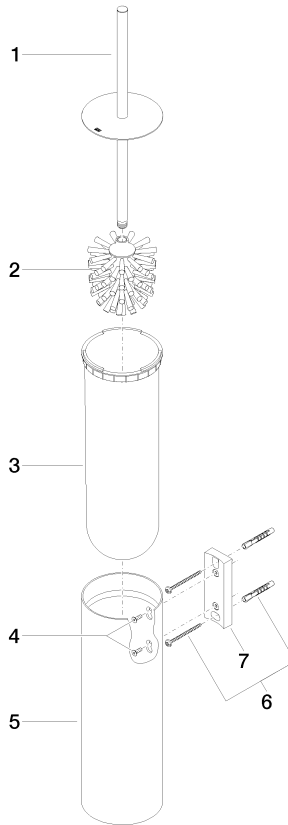

83 910 979

- brush, matte black
- width 100mm
- height 456 mm
- 110mm projection

Fits: MADISON, MEM, TARA, CL.1, LISSÉ,
VAIA, META, CYO

	Platinum	83 910 979-08
	Chrome	83 910 979-00
	Brushed Platinum	83 910 979-06
	Dark Chrome	83 910 979-19
	Light Gold	83 910 979-26
	Brushed Light Gold	83 910 979-27
	Brushed Durabronze (23kt Gold)	83 910 979-28
	Matte Black	83 910 979-33
	Brushed Bronze	83 910 979-42
	Brushed Champagne (22kt Gold)	83 910 979-46
	Brushed Chrome	83 910 979-93
	Brushed Dark Platinum	83 910 979-99

83 910 979

83 910 979

Parts for other finishes can be found here: [Chrome](#)

Spare parts list

No.	Item Number	Name	Quantity used	Delivery time
1	90 20 97 505 01-08	handle	1	40
2	90 18 50 601 00 90	brush	1	2
3	08 18 40 524 90	insert	1	2
4	90 30 30 014 00 90	screw	1	2
5	08 23 01 503-08	casing	1	40
6	05 30 31 025 00 90	fixing set	2	2
7	05 18 40 287 00 90	holder	1	2