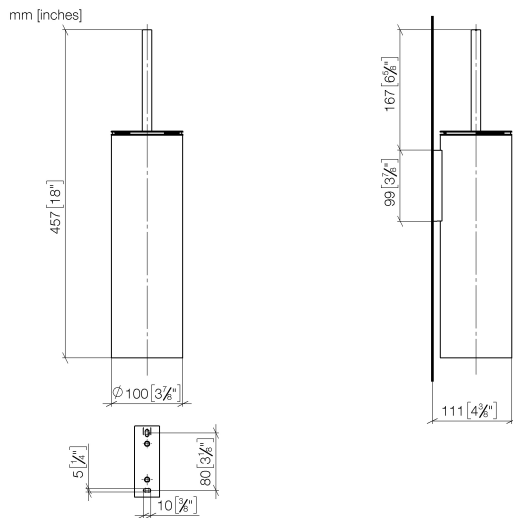

83 910 979

- brush, matte black
- width 100mm
- height 456 mm
- 110mm projection

Fits: MADISON, MEM, TARA, CL.1, LISSÉ,
VAIA, META, CYO

	Platinum	83 910 979-08
	Chrome	83 910 979-00
	Brushed Platinum	83 910 979-06
	Dark Chrome	83 910 979-19
	Light Gold	83 910 979-26
	Brushed Light Gold	83 910 979-27
	Brushed Durabronze (23kt Gold)	83 910 979-28
	Matte Black	83 910 979-33
	Brushed Bronze	83 910 979-42
	Brushed Champagne (22kt Gold)	83 910 979-46
	Brushed Chrome	83 910 979-93
	Brushed Dark Platinum	83 910 979-99

83 910 979

83 910 979

Parts for other finishes can be found here: [Chrome](#)

Spare parts list

No.	Item Number	Name	Quantity used	Delivery time
1	90 20 97 505 01-08	handle	1	40
2	90 18 50 601 00 90	brush	1	2
3	08 18 40 524 90	insert	1	2
4	90 30 30 014 00 90	screw	1	2
5	08 23 01 503-08	casing	1	40
6	05 30 31 025 00 90	fixing set	2	2
7	05 18 40 287 00 90	holder	1	2