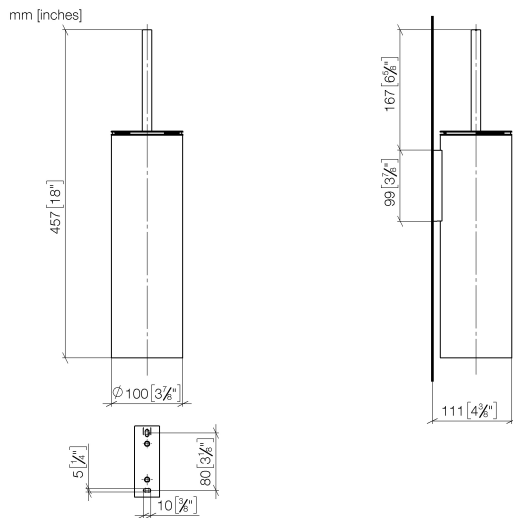

83 910 979

- brush, matte black
- width 100mm
- height 456 mm
- 110mm projection

Fits: MADISON, MEM, TARA, CL.1, LISSÉ,
VAIA, META, CYO

	Dark Chrome	83 910 979-19
	Chrome	83 910 979-00
	Brushed Platinum	83 910 979-06
	Platinum	83 910 979-08
	Light Gold	83 910 979-26
	Brushed Light Gold	83 910 979-27
	Brushed Durabronze (23kt Gold)	83 910 979-28
	Matte Black	83 910 979-33
	Brushed Bronze	83 910 979-42
	Brushed Champagne (22kt Gold)	83 910 979-46
	Brushed Chrome	83 910 979-93
	Brushed Dark Platinum	83 910 979-99

83 910 979

83 910 979

Parts for other
finishes can be found
here: [Chrome](#)