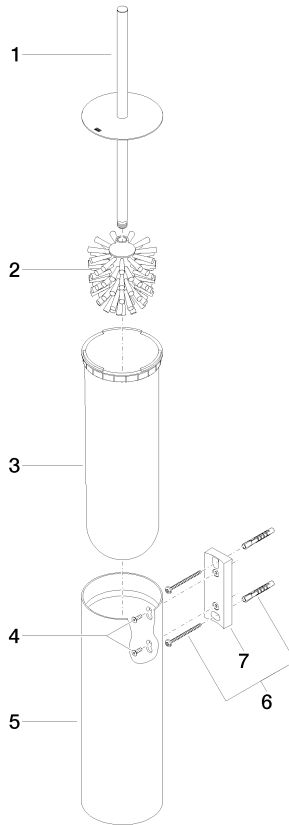

83 910 979

- brush, matte black
- width 100mm
- height 456 mm
- 110mm projection

Fits: MADISON, MEM, TARA, CL.1, LISSÉ,  
VAIA, META, CYO

	Light Gold	83 910 979-26
	Chrome	83 910 979-00
	Brushed Platinum	83 910 979-06
	Platinum	83 910 979-08
	Dark Chrome	83 910 979-19
	Brushed Light Gold	83 910 979-27
	Brushed Durabronze (23kt Gold)	83 910 979-28
	Matte Black	83 910 979-33
	Brushed Bronze	83 910 979-42
	Brushed Champagne (22kt Gold)	83 910 979-46
	Brushed Chrome	83 910 979-93
	Brushed Dark Platinum	83 910 979-99

83 910 979

83 910 979

Parts for other finishes can be found here: [Chrome](#)

### Spare parts list

No.	Item Number	Name	Quantity used	Delivery time
1	90 20 97 505 01-26	handle	1	30
2	90 18 50 601 00 90	brush	1	2
3	08 18 40 524 90	insert	1	2
4	90 30 30 014 00 90	screw	1	2
5	08 23 01 503-26	casing	1	60
6	05 30 31 025 00 90	fixing set	2	2
7	05 18 40 287 00 90	holder	1	2