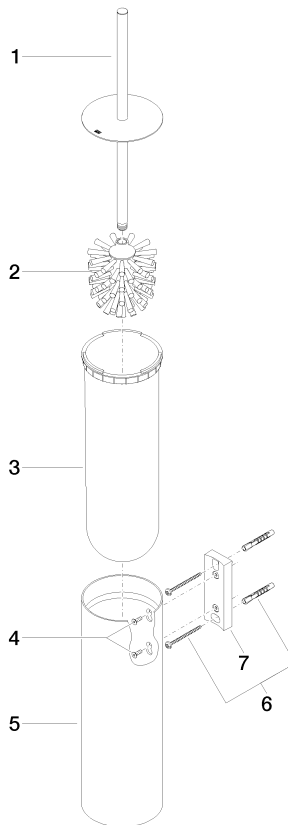

83 910 979

- brush, matte black
- width 100mm
- height 456 mm
- 110mm projection

Fits: MADISON, MEM, TARA, CL.1, LISSÉ,  
VAIA, META, CYO

	Brushed Light Gold	83 910 979-27
	Chrome	83 910 979-00
	Brushed Platinum	83 910 979-06
	Platinum	83 910 979-08
	Dark Chrome	83 910 979-19
	Light Gold	83 910 979-26
	Brushed Durabronze (23kt Gold)	83 910 979-28
	Matte Black	83 910 979-33
	Brushed Bronze	83 910 979-42
	Brushed Champagne (22kt Gold)	83 910 979-46
	Brushed Chrome	83 910 979-93
	Brushed Dark Platinum	83 910 979-99

83 910 979

83 910 979

Parts for other finishes can be found here: [Chrome](#)

### Spare parts list

No.	Item Number	Name	Quantity used	Delivery time
1	90 20 97 505 01-27	handle	1	30
2	90 18 50 601 00 90	brush	1	2
3	08 18 40 524 90	insert	1	2
4	90 30 30 014 00 90	screw	1	2
5	08 23 01 503-27	casing	1	60
6	05 30 31 025 00 90	fixing set	2	2
7	05 18 40 287 00 90	holder	1	2