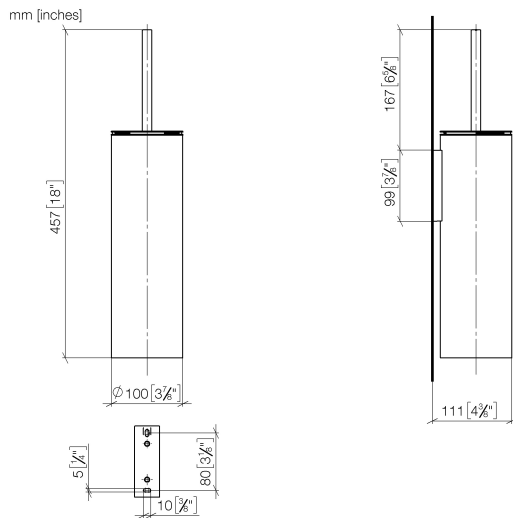

83 910 979

- brush, matte black
- width 100mm
- height 456 mm
- 110mm projection

Fits: MADISON, MEM, TARA, CL.1, LISSÉ,  
VAIA, META, CYO

	Brushed Light Gold	83 910 979-27
	Chrome	83 910 979-00
	Brushed Platinum	83 910 979-06
	Platinum	83 910 979-08
	Dark Chrome	83 910 979-19
	Light Gold	83 910 979-26
	Brushed Durabronze (23kt Gold)	83 910 979-28
	Matte Black	83 910 979-33
	Brushed Bronze	83 910 979-42
	Brushed Champagne (22kt Gold)	83 910 979-46
	Brushed Chrome	83 910 979-93
	Brushed Dark Platinum	83 910 979-99

83 910 979

83 910 979

Parts for other finishes can be found here: [Chrome](#)

### Spare parts list

No.	Item Number	Name	Quantity used	Delivery time
1	90 20 97 505 01-27	handle	1	30
2	90 18 50 601 00 90	brush	1	2
3	08 18 40 524 90	insert	1	2
4	90 30 30 014 00 90	screw	1	2
5	08 23 01 503-27	casing	1	60
6	05 30 31 025 00 90	fixing set	2	2
7	05 18 40 287 00 90	holder	1	2