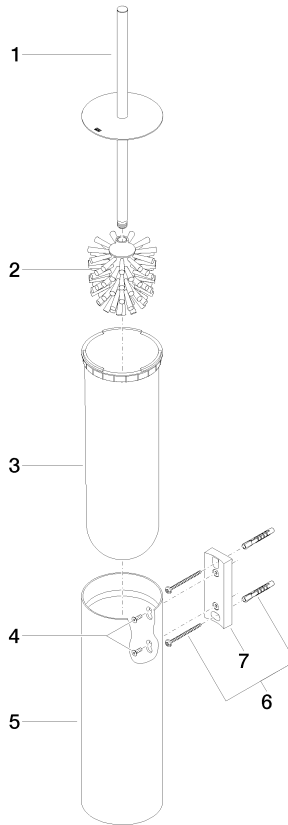

83 910 979

- brush, matte black
- width 100mm
- height 456 mm
- 110mm projection

Fits: MADISON, MEM, TARA, CL.1, LISSÉ,
VAIA, META, CYO

	Matte Black	83 910 979-33
	Chrome	83 910 979-00
	Brushed Platinum	83 910 979-06
	Platinum	83 910 979-08
	Dark Chrome	83 910 979-19
	Light Gold	83 910 979-26
	Brushed Light Gold	83 910 979-27
	Brushed Durabronze (23kt Gold)	83 910 979-28
	Brushed Bronze	83 910 979-42
	Brushed Champagne (22kt Gold)	83 910 979-46
	Brushed Chrome	83 910 979-93
	Brushed Dark Platinum	83 910 979-99

83 910 979

83 910 979

Parts for other finishes can be found here: [Chrome](#)

Spare parts list

No.	Item Number	Name	Quantity used	Delivery time
1	90 20 97 505 01-33	handle	1	30
2	90 18 50 601 00 90	brush	1	2
3	08 18 40 524 90	insert	1	2
4	90 30 30 014 00 90	screw	1	2
5	08 23 01 503-33	casing	1	30
6	05 30 31 025 00 90	fixing set	2	2
7	05 18 40 287 00 90	holder	1	2