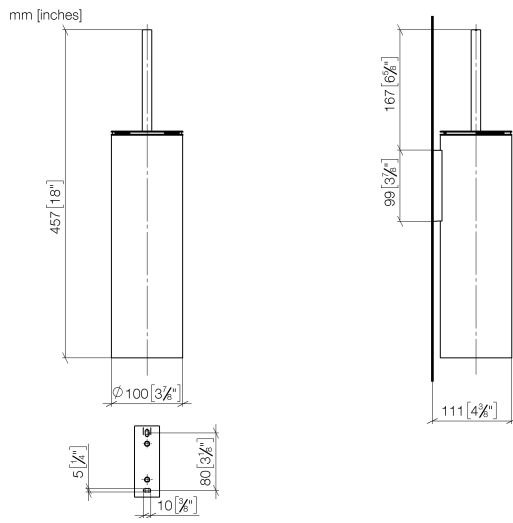

83 910 979

- brush, matte black
- width 100mm
- height 456 mm
- 110mm projection

Fits: MADISON, MEM, TARA, CL.1, LISSÉ,
VAIA, META, CYO

	Matte Black	83 910 979-33
	Chrome	83 910 979-00
	Brushed Platinum	83 910 979-06
	Platinum	83 910 979-08
	Dark Chrome	83 910 979-19
	Light Gold	83 910 979-26
	Brushed Light Gold	83 910 979-27
	Brushed Durabronze (23kt Gold)	83 910 979-28
	Brushed Bronze	83 910 979-42
	Brushed Champagne (22kt Gold)	83 910 979-46
	Brushed Chrome	83 910 979-93
	Brushed Dark Platinum	83 910 979-99

83 910 979

83 910 979

Parts for other finishes can be found here: [Chrome](#)

Spare parts list

No.	Item Number	Name	Quantity used	Delivery time
1	90 20 97 505 01-33	handle	1	30
2	90 18 50 601 00 90	brush	1	2
3	08 18 40 524 90	insert	1	2
4	90 30 30 014 00 90	screw	1	2
5	08 23 01 503-33	casing	1	30
6	05 30 31 025 00 90	fixing set	2	2
7	05 18 40 287 00 90	holder	1	2