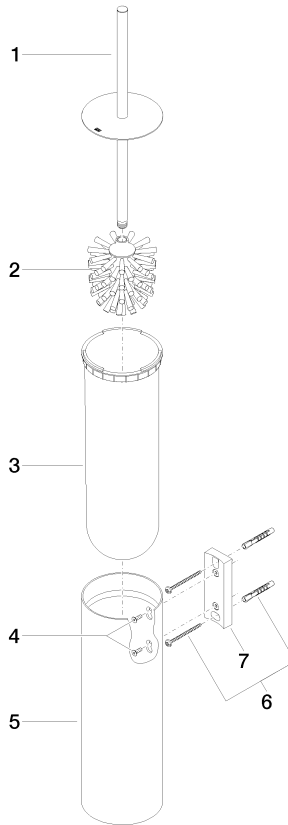

83 910 979

- brush, matte black
- width 100mm
- height 456 mm
- 110mm projection

Fits: MADISON, MEM, TARA, CL.1, LISSÉ,
VAIA, META, CYO

	Brushed Bronze	83 910 979-42
	Chrome	83 910 979-00
	Brushed Platinum	83 910 979-06
	Platinum	83 910 979-08
	Dark Chrome	83 910 979-19
	Light Gold	83 910 979-26
	Brushed Light Gold	83 910 979-27
	Brushed Durabronze (23kt Gold)	83 910 979-28
	Matte Black	83 910 979-33
	Brushed Champagne (22kt Gold)	83 910 979-46
	Brushed Chrome	83 910 979-93
	Brushed Dark Platinum	83 910 979-99

83 910 979

83 910 979

Parts for other finishes can be found here: [Chrome](#)

Spare parts list

No.	Item Number	Name	Quantity used	Delivery time
1	90 20 97 505 01-42	handle	1	30
2	90 18 50 601 00 90	brush	1	2
3	08 18 40 524 90	insert	1	2
4	90 30 30 014 00 90	screw	1	2
5	08 23 01 503-42	casing	1	60
6	05 30 31 025 00 90	fixing set	2	2
7	05 18 40 287 00 90	holder	1	2