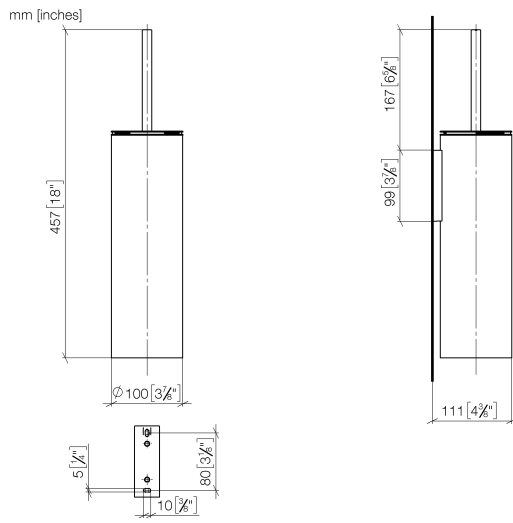

83 910 979

- brush, matte black
- width 100mm
- height 456 mm
- 110mm projection

Fits: MADISON, MEM, TARA, CL.1, LISSÉ,
VAIA, META, CYO

	Brushed Bronze	83 910 979-42
	Chrome	83 910 979-00
	Brushed Platinum	83 910 979-06
	Platinum	83 910 979-08
	Dark Chrome	83 910 979-19
	Light Gold	83 910 979-26
	Brushed Light Gold	83 910 979-27
	Brushed Durabronze (23kt Gold)	83 910 979-28
	Matte Black	83 910 979-33
	Brushed Champagne (22kt Gold)	83 910 979-46
	Brushed Chrome	83 910 979-93
	Brushed Dark Platinum	83 910 979-99

83 910 979

83 910 979

Parts for other finishes can be found here: [Chrome](#)

Spare parts list

No.	Item Number	Name	Quantity used	Delivery time
1	90 20 97 505 01-42	handle	1	30
2	90 18 50 601 00 90	brush	1	2
3	08 18 40 524 90	insert	1	2
4	90 30 30 014 00 90	screw	1	2
5	08 23 01 503-42	casing	1	60
6	05 30 31 025 00 90	fixing set	2	2
7	05 18 40 287 00 90	holder	1	2