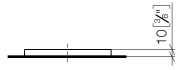

Soap dish free-standing model - Brushed Durabronz (23kt Gold)

IMO

84 410 780

• 119 x 119 x 10 mm

Fits: IMO, LULU, MEM, TARA, LISSÉ, META, CYO

	Brushed Durabronz (23kt Gold)	84 410 780-28
	Chrome	84 410 780-00
	Brushed Platinum	84 410 780-06
	Platinum	84 410 780-08
	Dark Chrome	84 410 780-19
	Light Gold	84 410 780-26
	Brushed Light Gold	84 410 780-27
	Matte Black	84 410 780-33
	Brushed Bronze	84 410 780-42
	Brushed Champagne (22kt Gold)	84 410 780-46
	Champagne (22kt Gold)	84 410 780-47
	Brushed Chrome	84 410 780-93
	Brushed Dark Platinum	84 410 780-99

84 410 780

mm [inches]

84 410 780

Parts for other finishes can be found here: [Chrome](#)

Spare parts list

No.	Item Number	Name	Quantity used	Delivery time
1	08 17 78 600-28	dish	1	20
2	09 26 01 045 90	accessories	4	2