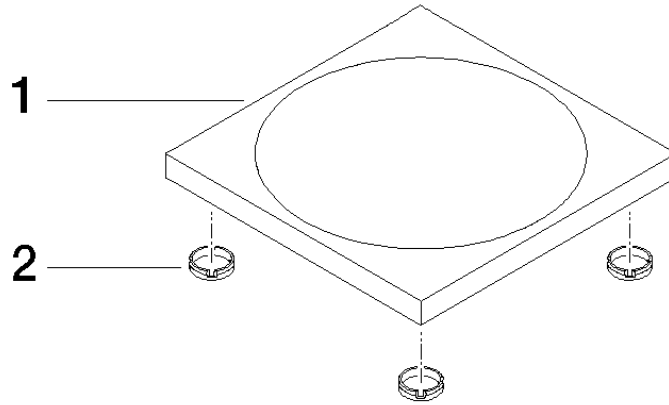

Soap dish free-standing model - Brushed Champagne (22kt Gold)

IMO

84 410 780

• 119 x 119 x 10 mm

Fits: IMO, LULU, MEM, TARA, LISSÉ, META, CYO

	Brushed Champagne (22kt Gold)	84 410 780-46
	Chrome	84 410 780-00
	Brushed Platinum	84 410 780-06
	Platinum	84 410 780-08
	Dark Chrome	84 410 780-19
	Light Gold	84 410 780-26
	Brushed Light Gold	84 410 780-27
	Brushed Durabrass (23kt Gold)	84 410 780-28
	Matte Black	84 410 780-33
	Brushed Bronze	84 410 780-42
	Champagne (22kt Gold)	84 410 780-47
	Brushed Chrome	84 410 780-93
	Brushed Dark Platinum	84 410 780-99

84 410 780

mm [inches]

84 410 780

Parts for other finishes can be found here: [Chrome](#)

Spare parts list

No.	Item Number	Name	Quantity used	Delivery time
1	08 17 78 600-46	dish	1	30
2	09 26 01 045 90	accessories	4	2