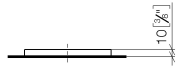

Soap dish free-standing model - Brushed Champagne (22kt Gold)

IMO

84 410 780

• 119 x 119 x 10 mm

Fits: IMO, LULU, MEM, TARA, LISSÉ, META, CYO

	Brushed Champagne (22kt Gold)	84 410 780-46
	Chrome	84 410 780-00
	Brushed Platinum	84 410 780-06
	Platinum	84 410 780-08
	Dark Chrome	84 410 780-19
	Light Gold	84 410 780-26
	Brushed Light Gold	84 410 780-27
	Brushed Durabrass (23kt Gold)	84 410 780-28
	Matte Black	84 410 780-33
	Brushed Bronze	84 410 780-42
	Champagne (22kt Gold)	84 410 780-47
	Brushed Chrome	84 410 780-93
	Brushed Dark Platinum	84 410 780-99

84 410 780

mm [inches]

84 410 780

Parts for other finishes can be found here: [Chrome](#)

Spare parts list

No.	Item Number	Name	Quantity used	Delivery time
1	08 17 78 600-46	dish	1	30
2	09 26 01 045 90	accessories	4	2