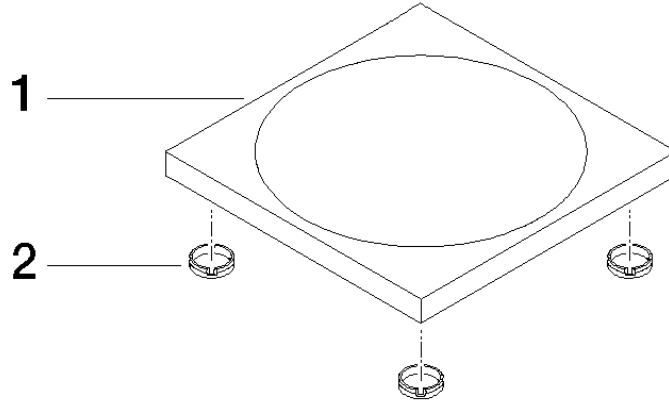

Soap dish free-standing model - Brushed Dark Platinum

IMO

84 410 780

• 119 x 119 x 10 mm

Fits: IMO, LULU, MEM, TARA, LISSÉ, META, CYO

	Brushed Dark Platinum	84 410 780-99
	Chrome	84 410 780-00
	Brushed Platinum	84 410 780-06
	Platinum	84 410 780-08
	Dark Chrome	84 410 780-19
	Light Gold	84 410 780-26
	Brushed Light Gold	84 410 780-27
	Brushed Durabronze (23kt Gold)	84 410 780-28
	Matte Black	84 410 780-33
	Brushed Bronze	84 410 780-42
	Brushed Champagne (22kt Gold)	84 410 780-46
	Champagne (22kt Gold)	84 410 780-47
	Brushed Chrome	84 410 780-93

84 410 780

mm [inches]

84 410 780

Parts for other finishes can be found here: [Chrome](#)

Spare parts list

No.	Item Number	Name	Quantity used	Delivery time
1	08 17 78 600-99	dish	1	60
2	09 26 01 045 90	accessories	4	2