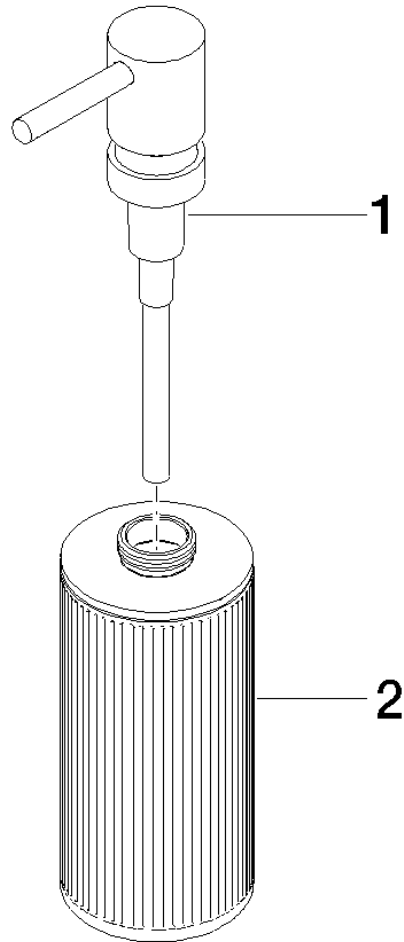

84 430 811

- Textured brown glass, matt
- width 60mm
- height 182 mm
- 175 ml bottle
- 59mm projection

	Brushed Durabross (23kt Gold)	84 430 811-28
	Chrome	84 430 811-00
	Brushed Platinum	84 430 811-06
	Dark Chrome	84 430 811-19
	Brushed Dark Platinum	84 430 811-99

84 430 811

84 430 811

Parts for other finishes can be found here: [Chrome](#)

Spare parts list

No.	Item Number	Name	Quantity used	Delivery time
1	05 10 10 535 03-28	dispenser	1	60
2	05 10 10 625 00-28	bottle	1	60