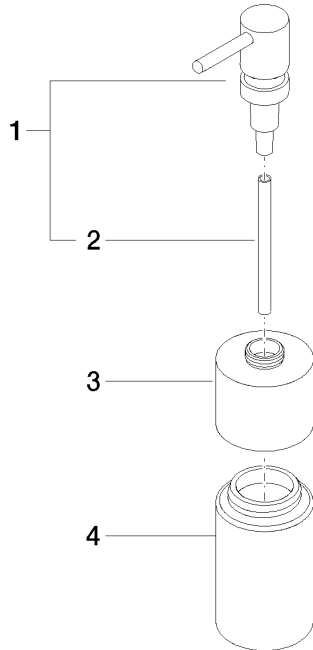

Dispenser free-standing model - Chrome

ELIO

84 435 970

- bottle made of crystal glass, matt
- width 60mm
- height 200 mm
- 250 ml bottle
- 59mm projection

Fits ELIO, ENO, MEM, META SQUARE, SYNC, TARA and TARA ULTRA

Fits: ELIO, MEM, TARA, ENO, SYNC, TARA ULTRA, META SQUARE

	Chrome	84 435 970-00
	Brushed Platinum	84 435 970-06
	Platinum	84 435 970-08
	Dark Chrome	84 435 970-19
	Brushed Durabronze (23kt Gold)	84 435 970-28
	Matte Black	84 435 970-33
	Brushed Champagne (22kt Gold)	84 435 970-46
	Champagne (22kt Gold)	84 435 970-47
	Brushed Chrome	84 435 970-93
	Brushed Dark Platinum	84 435 970-99

84 435 970

mm [inches]

84 435 970

Parts for other finishes can be found here: Brushed Platinum

### Spare parts list

No.	Item Number	Name	Quantity used	Delivery time
1	90 10 10 535 00-00	dispenser	1	10
2	08 10 10 499 90	Immersion tube for lotion dispenser Ø 8 x 1 x 100 mm -	1	2
3	90 10 10 524 00-00	base	1	10
4	90 90 04 001 00 82	glass	1	2