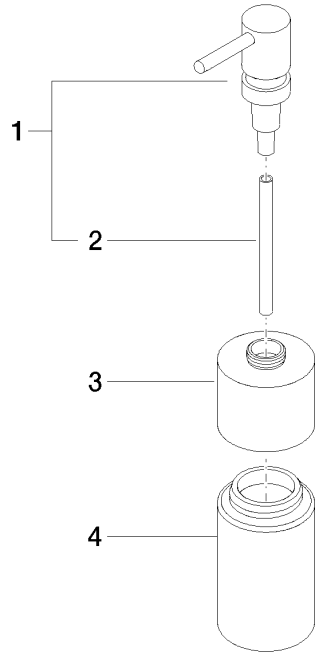

**Dispenser free-standing model - Dark Chrome**

ELIO

84 435 970

- bottle made of crystal glass, matt
- width 60mm
- height 200 mm
- 250 ml bottle
- 59mm projection

Fits ELIO, ENO, MEM, META SQUARE, SYNC, TARA and TARA ULTRA

Dispenser free-standing model - Dark Chrome

ELIO

84 435 970

mm [inches]

84 435 970

Parts for other  
finishes can be found  
here: [Chrome](#)