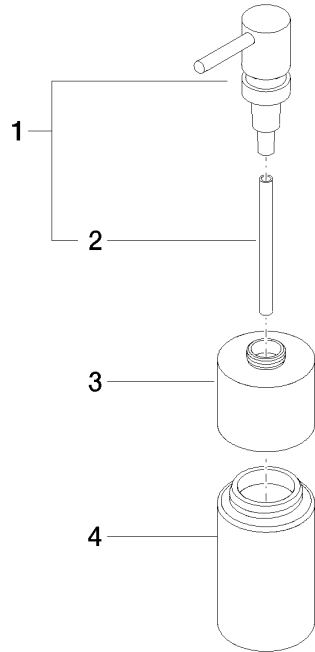

**Dispenser free-standing model - Brushed Champagne (22kt Gold)**

ELIO

84 435 970

- bottle made of crystal glass, matt
- width 60mm
- height 200 mm
- 250 ml bottle
- 59mm projection

Fits ELIO, ENO, MEM, META SQUARE, SYNC, TARA and TARA ULTRA

Fits: ELIO, MEM, TARA, ENO, SYNC, TARA ULTRA, META SQUARE

	Brushed Champagne (22kt Gold)	84 435 970-46
	Chrome	84 435 970-00
	Brushed Platinum	84 435 970-06
	Platinum	84 435 970-08
	Dark Chrome	84 435 970-19
	Brushed Durabronze (23kt Gold)	84 435 970-28
	Matte Black	84 435 970-33
	Champagne (22kt Gold)	84 435 970-47
	Brushed Chrome	84 435 970-93
	Brushed Dark Platinum	84 435 970-99

84 435 970

mm [inches]

84 435 970

Parts for other  
finishes can be found  
here: [Chrome](#)

Dispenser free-standing model - Brushed Champagne (22kt Gold)

ELIO

84 435 970

**Spare parts list**

No.	Item Number	Name	Quantity used	Delivery time
	90 10 10 535 00-46	dispenser	4	30