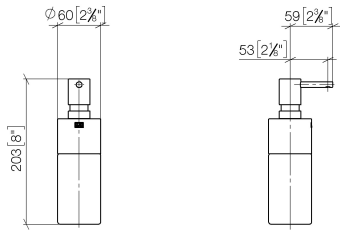

**Dispenser free-standing model - Brushed Champagne (22kt Gold)**

ELIO

84 435 970

- bottle made of crystal glass, matt
- width 60mm
- height 200 mm
- 250 ml bottle
- 59mm projection

Fits ELIO, ENO, MEM, META SQUARE, SYNC, TARA and TARA ULTRA

Fits: ELIO, MEM, TARA, ENO, SYNC, TARA ULTRA, META SQUARE

	Brushed Champagne (22kt Gold)	84 435 970-46
	Chrome	84 435 970-00
	Brushed Platinum	84 435 970-06
	Platinum	84 435 970-08
	Dark Chrome	84 435 970-19
	Brushed Durabronze (23kt Gold)	84 435 970-28
	Matte Black	84 435 970-33
	Champagne (22kt Gold)	84 435 970-47
	Brushed Chrome	84 435 970-93
	Brushed Dark Platinum	84 435 970-99

84 435 970

mm [inches]

84 435 970

Parts for other  
finishes can be found  
here: [Chrome](#)

Dispenser free-standing model - Brushed Champagne (22kt Gold)

ELIO

84 435 970

**Spare parts list**

No.	Item Number	Name	Quantity used	Delivery time
	90 10 10 535 00-46	dispenser	4	30