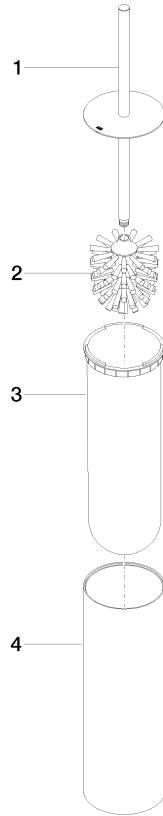

Toilet brush set free-standing model - Chrome

MEM

84 910 979

- brush, matte black
- width 100mm
- height 456 mm

Fits: MEM, LISSÉ, META, CYO

	Chrome	84 910 979-00
	Brushed Platinum	84 910 979-06
	Platinum	84 910 979-08
	Dark Chrome	84 910 979-19
	Light Gold	84 910 979-26
	Brushed Light Gold	84 910 979-27
	Brushed Durabronze (23kt Gold)	84 910 979-28
	Matte Black	84 910 979-33
	Brushed Bronze	84 910 979-42
	Brushed Champagne (22kt Gold)	84 910 979-46
	Brushed Chrome	84 910 979-93
	Brushed Dark Platinum	84 910 979-99

84 910 979

mm [inches]

84 910 979

Parts for other finishes can be found here: Brushed Platinum

### Spare parts list

No.	Item Number	Name	Quantity used	Delivery time
1	90 20 97 505 01-00	handle	1	10
2	90 18 50 601 00 90	brush	1	2
3	08 18 40 524 90	insert	1	2
4	90 23 01 504 00-00	casing	1	10