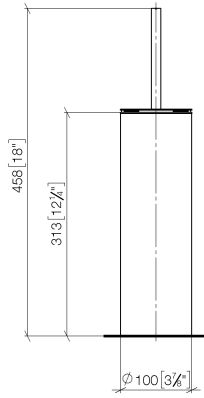

Toilet brush set free-standing model - Chrome

MEM

84 910 979

- brush, matte black
- width 100mm
- height 456 mm

Fits: MEM, LISSÉ, META, CYO

	Chrome	84 910 979-00
	Brushed Platinum	84 910 979-06
	Platinum	84 910 979-08
	Dark Chrome	84 910 979-19
	Light Gold	84 910 979-26
	Brushed Light Gold	84 910 979-27
	Brushed Durabronze (23kt Gold)	84 910 979-28
	Matte Black	84 910 979-33
	Brushed Bronze	84 910 979-42
	Brushed Champagne (22kt Gold)	84 910 979-46
	Brushed Chrome	84 910 979-93
	Brushed Dark Platinum	84 910 979-99

84 910 979

mm [inches]

84 910 979

Parts for other finishes can be found here: Brushed Platinum

### Spare parts list

No.	Item Number	Name	Quantity used	Delivery time
1	90 20 97 505 01-00	handle	1	10
2	90 18 50 601 00 90	brush	1	2
3	08 18 40 524 90	insert	1	2
4	90 23 01 504 00-00	casing	1	10