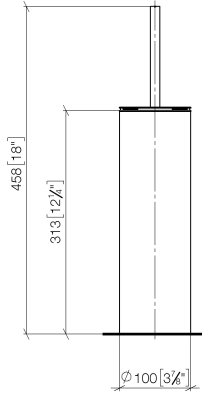

Toilet brush set free-standing model - Brushed Platinum

MEM

84 910 979

- brush, matte black
- width 100mm
- height 456 mm

Fits: MEM, LISSÉ, META, CYO

	Brushed Platinum	84 910 979-06
	Chrome	84 910 979-00
	Platinum	84 910 979-08
	Dark Chrome	84 910 979-19
	Light Gold	84 910 979-26
	Brushed Light Gold	84 910 979-27
	Brushed Durabronze (23kt Gold)	84 910 979-28
	Matte Black	84 910 979-33
	Brushed Bronze	84 910 979-42
	Brushed Champagne (22kt Gold)	84 910 979-46
	Brushed Chrome	84 910 979-93
	Brushed Dark Platinum	84 910 979-99

84 910 979

mm [inches]

84 910 979

Product version from 10/1/2023

Parts for other finishes can be found here: [Chrome](#)

Toilet brush set free-standing model - Brushed Platinum

MEM

84 910 979

Spare parts list

Product version from 10/1/2023

No.	Item Number	Name	Quantity used	Delivery time
	90 20 97 505 01-06	handle	4	10