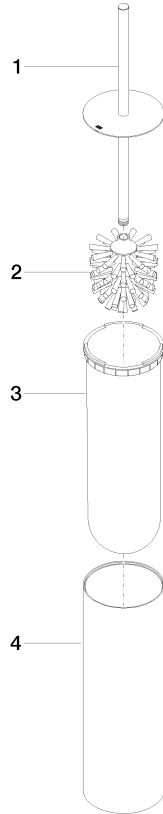

Toilet brush set free-standing model - Brushed Platinum

MEM

84 910 979

- brush, matte black
- width 100mm
- height 456 mm

Fits: MEM, LISSÉ, META, CYO

	Brushed Platinum	84 910 979-06
	Chrome	84 910 979-00
	Platinum	84 910 979-08
	Dark Chrome	84 910 979-19
	Light Gold	84 910 979-26
	Brushed Light Gold	84 910 979-27
	Brushed Durabronze (23kt Gold)	84 910 979-28
	Matte Black	84 910 979-33
	Brushed Bronze	84 910 979-42
	Brushed Champagne (22kt Gold)	84 910 979-46
	Brushed Chrome	84 910 979-93
	Brushed Dark Platinum	84 910 979-99

84 910 979

mm [inches]

84 910 979

Product version from 10/1/2023

Parts for other finishes can be found here: [Chrome](#)

Toilet brush set free-standing model - Brushed Platinum

MEM

84 910 979

Spare parts list

Product version from 10/1/2023

No.	Item Number	Name	Quantity used	Delivery time
	90 20 97 505 01-06	handle	4	10