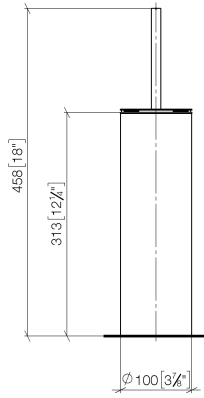

Toilet brush set free-standing model - Platinum

MEM

84 910 979

- brush, matte black
- width 100mm
- height 456 mm

Fits: MEM, LISSÉ, META, CYO

	Platinum	84 910 979-08
	Chrome	84 910 979-00
	Brushed Platinum	84 910 979-06
	Dark Chrome	84 910 979-19
	Light Gold	84 910 979-26
	Brushed Light Gold	84 910 979-27
	Brushed Durabronze (23kt Gold)	84 910 979-28
	Matte Black	84 910 979-33
	Brushed Bronze	84 910 979-42
	Brushed Champagne (22kt Gold)	84 910 979-46
	Brushed Chrome	84 910 979-93
	Brushed Dark Platinum	84 910 979-99

84 910 979

mm [inches]

84 910 979

Parts for other finishes can be found here: [Chrome](#)

### Spare parts list

No.	Item Number	Name	Quantity used	Delivery time
1	90 20 97 505 01-08	handle	1	40
2	90 18 50 601 00 90	brush	1	2
3	08 18 40 524 90	insert	1	2
4	90 23 01 504 00-08	casing	1	40