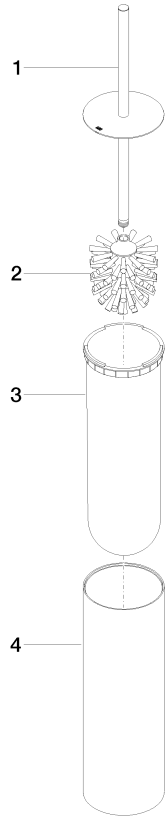

**Toilet brush set free-standing model - Dark Chrome**

MEM

84 910 979

- brush, matte black
- width 100mm
- height 456 mm

Fits: MEM, LISSÉ, META, CYO

	Dark Chrome	84 910 979-19
	Chrome	84 910 979-00
	Brushed Platinum	84 910 979-06
	Platinum	84 910 979-08
	Light Gold	84 910 979-26
	Brushed Light Gold	84 910 979-27
	Brushed Durabronze (23kt Gold)	84 910 979-28
	Matte Black	84 910 979-33
	Brushed Bronze	84 910 979-42
	Brushed Champagne (22kt Gold)	84 910 979-46
	Brushed Chrome	84 910 979-93
	Brushed Dark Platinum	84 910 979-99

Toilet brush set free-standing model - Dark Chrome

MEM

84 910 979

mm [inches]

84 910 979

Parts for other  
finishes can be found  
here: [Chrome](#)

## Toilet brush set free-standing model - Dark Chrome

---

MEM

84 910 979

### **Spare parts list**