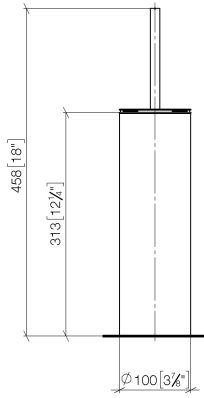

**Toilet brush set free-standing model - Dark Chrome**

MEM

84 910 979

- brush, matte black
- width 100mm
- height 456 mm

Fits: MEM, LISSÉ, META, CYO

	Dark Chrome	84 910 979-19
	Chrome	84 910 979-00
	Brushed Platinum	84 910 979-06
	Platinum	84 910 979-08
	Light Gold	84 910 979-26
	Brushed Light Gold	84 910 979-27
	Brushed Durabronze (23kt Gold)	84 910 979-28
	Matte Black	84 910 979-33
	Brushed Bronze	84 910 979-42
	Brushed Champagne (22kt Gold)	84 910 979-46
	Brushed Chrome	84 910 979-93
	Brushed Dark Platinum	84 910 979-99

Toilet brush set free-standing model - Dark Chrome

MEM

84 910 979

mm [inches]

84 910 979

Parts for other  
finishes can be found  
here: [Chrome](#)