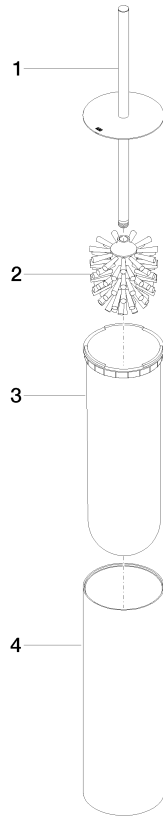

Toilet brush set free-standing model - Light Gold

MEM

84 910 979

- brush, matte black
- width 100mm
- height 456 mm

Fits: MEM, LISSÉ, META, CYO

	Light Gold	84 910 979-26
	Chrome	84 910 979-00
	Brushed Platinum	84 910 979-06
	Platinum	84 910 979-08
	Dark Chrome	84 910 979-19
	Brushed Light Gold	84 910 979-27
	Brushed Durabronze (23kt Gold)	84 910 979-28
	Matte Black	84 910 979-33
	Brushed Bronze	84 910 979-42
	Brushed Champagne (22kt Gold)	84 910 979-46
	Brushed Chrome	84 910 979-93
	Brushed Dark Platinum	84 910 979-99

Toilet brush set free-standing model - Light Gold

MEM

84 910 979

mm [inches]

84 910 979

**Product version from 10/1/2023**

Parts for other  
finishes can be found  
here: [Chrome](#)

Toilet brush set free-standing model - Light Gold

MEM

84 910 979

**Spare parts list**

**Product version from 10/1/2023**

No.	Item Number	Name	Quantity used	Delivery time
	90 20 97 505 01-26	handle	4	30