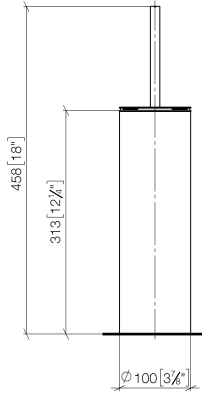

Toilet brush set free-standing model - Light Gold

MEM

84 910 979

- brush, matte black
- width 100mm
- height 456 mm

Fits: MEM, LISSÉ, META, CYO

	Light Gold	84 910 979-26
	Chrome	84 910 979-00
	Brushed Platinum	84 910 979-06
	Platinum	84 910 979-08
	Dark Chrome	84 910 979-19
	Brushed Light Gold	84 910 979-27
	Brushed Durabronze (23kt Gold)	84 910 979-28
	Matte Black	84 910 979-33
	Brushed Bronze	84 910 979-42
	Brushed Champagne (22kt Gold)	84 910 979-46
	Brushed Chrome	84 910 979-93
	Brushed Dark Platinum	84 910 979-99

Toilet brush set free-standing model - Light Gold

MEM

84 910 979

mm [inches]

84 910 979

**Product version from 10/1/2023**

Parts for other  
finishes can be found  
here: [Chrome](#)

Toilet brush set free-standing model - Light Gold