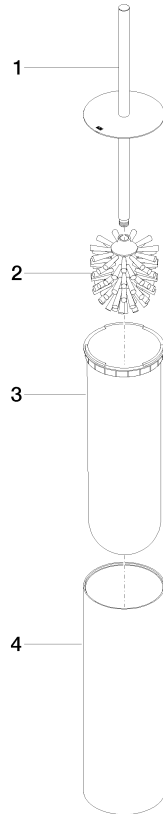

Toilet brush set free-standing model - Brushed Champagne (22kt Gold)

MEM

84 910 979

- brush, matte black
- width 100mm
- height 456 mm

Fits: MEM, LISSÉ, META, CYO

	Brushed Champagne (22kt Gold)	84 910 979-46
	Chrome	84 910 979-00
	Brushed Platinum	84 910 979-06
	Platinum	84 910 979-08
	Dark Chrome	84 910 979-19
	Light Gold	84 910 979-26
	Brushed Light Gold	84 910 979-27
	Brushed Durabronze (23kt Gold)	84 910 979-28
	Matte Black	84 910 979-33
	Brushed Bronze	84 910 979-42
	Brushed Chrome	84 910 979-93
	Brushed Dark Platinum	84 910 979-99

84 910 979

mm [inches]

84 910 979

Parts for other finishes can be found here: [Chrome](#)

Spare parts list

No.	Item Number	Name	Quantity used	Delivery time
1	90 20 97 505 01-46	handle	1	30
2	90 18 50 601 00 90	brush	1	2
3	08 18 40 524 90	insert	1	2
4	90 23 01 504 00-46	casing	1	30