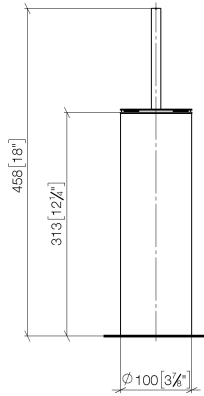

Toilet brush set free-standing model - Brushed Champagne (22kt Gold)

MEM

84 910 979

- brush, matte black
- width 100mm
- height 456 mm

Fits: MEM, LISSÉ, META, CYO

	Brushed Champagne (22kt Gold)	84 910 979-46
	Chrome	84 910 979-00
	Brushed Platinum	84 910 979-06
	Platinum	84 910 979-08
	Dark Chrome	84 910 979-19
	Light Gold	84 910 979-26
	Brushed Light Gold	84 910 979-27
	Brushed Durabronze (23kt Gold)	84 910 979-28
	Matte Black	84 910 979-33
	Brushed Bronze	84 910 979-42
	Brushed Chrome	84 910 979-93
	Brushed Dark Platinum	84 910 979-99

84 910 979

mm [inches]

84 910 979

Parts for other finishes can be found here: [Chrome](#)

Spare parts list

No.	Item Number	Name	Quantity used	Delivery time
1	90 20 97 505 01-46	handle	1	30
2	90 18 50 601 00 90	brush	1	2
3	08 18 40 524 90	insert	1	2
4	90 23 01 504 00-46	casing	1	30