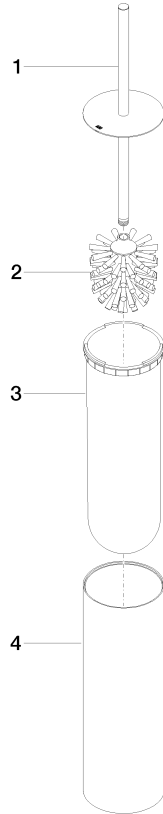

Toilet brush set free-standing model - Brushed Dark Platinum

MEM

84 910 979

- brush, matte black
- width 100mm
- height 456 mm

Fits: MEM, LISSÉ, META, CYO

	Brushed Dark Platinum	84 910 979-99
	Chrome	84 910 979-00
	Brushed Platinum	84 910 979-06
	Platinum	84 910 979-08
	Dark Chrome	84 910 979-19
	Light Gold	84 910 979-26
	Brushed Light Gold	84 910 979-27
	Brushed Durabronze (23kt Gold)	84 910 979-28
	Matte Black	84 910 979-33
	Brushed Bronze	84 910 979-42
	Brushed Champagne (22kt Gold)	84 910 979-46
	Brushed Chrome	84 910 979-93

84 910 979

mm [inches]

84 910 979

Product version from 10/1/2023

Parts for other finishes can be found here: [Chrome](#)

Toilet brush set free-standing model - Brushed Dark Platinum

MEM

84 910 979

Spare parts list

Product version from 10/1/2023

No.	Item Number	Name	Quantity used	Delivery time
	90 20 97 505 01-99	handle	4	30