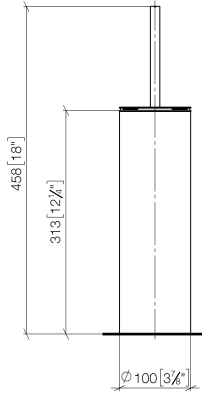

Toilet brush set free-standing model - Brushed Dark Platinum

MEM

84 910 979

- brush, matte black
- width 100mm
- height 456 mm

Fits: MEM, LISSÉ, META, CYO

	Brushed Dark Platinum	84 910 979-99
	Chrome	84 910 979-00
	Brushed Platinum	84 910 979-06
	Platinum	84 910 979-08
	Dark Chrome	84 910 979-19
	Light Gold	84 910 979-26
	Brushed Light Gold	84 910 979-27
	Brushed Durabronze (23kt Gold)	84 910 979-28
	Matte Black	84 910 979-33
	Brushed Bronze	84 910 979-42
	Brushed Champagne (22kt Gold)	84 910 979-46
	Brushed Chrome	84 910 979-93

84 910 979

mm [inches]

84 910 979

Product version from 10/1/2023

Parts for other finishes can be found here: [Chrome](#)

Toilet brush set free-standing model - Brushed Dark Platinum

MEM

84 910 979

Spare parts list

Product version from 10/1/2023

No.	Item Number	Name	Quantity used	Delivery time
	90 20 97 505 01-99	handle	4	30