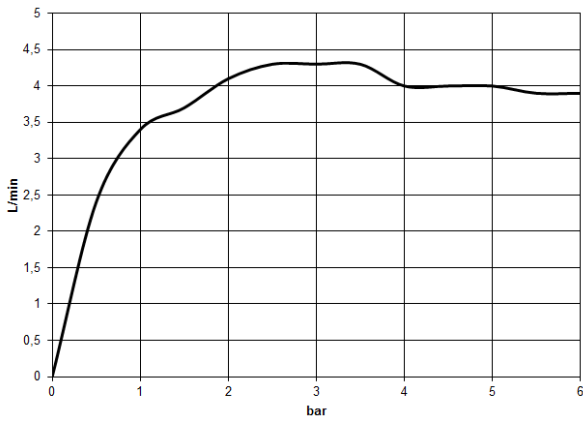

Flow rate chart

Codes & Standards

California Energy
Commission
(CEC)

Certificates

IAPMO_N-4976 (2). IAPMO_6397 (2).