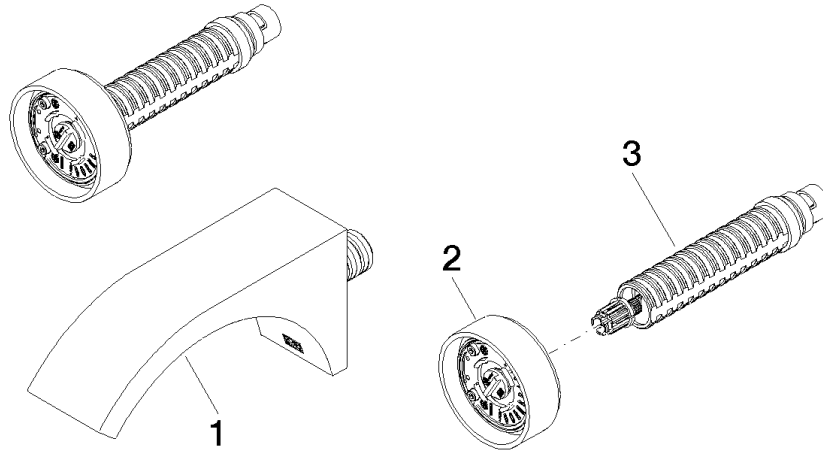

ST 010 206 2811

Parts for other finishes can be found here: [Chrome](#)

Spare parts list

No.	Item Number	Name	Quantity used	Delivery time
1	13 800 811-19	CYO Wall-mounted basin spout without pop-up waste - Dark Chrome	1	20
2	90 18 40 290 00-19	handle	1	20
3	90 90 03 171 01 90	top	1	2