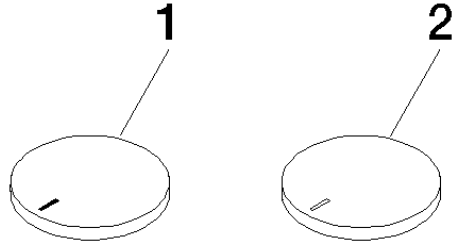

ST 010 206 2811

Parts for other
finishes can be found
here: [Chrome](#)