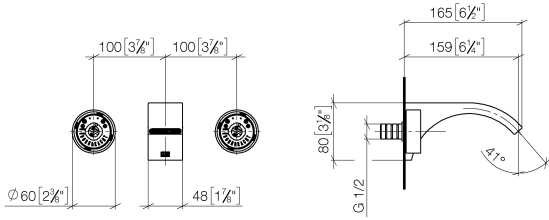

ST 010 206 2811

- 160mm projection
- fixed spout
- rectangular, air-enriched flow
- hole diameter valve 37 mm
- hole diameter spout 37 mm
- handle Ø 60mm
- max. flow 4.5 l/min
- lead-free
- with hot / cold marking
- This product can help a building meet the requirements of Green Building Rating Systems, e.g. LEED®, BREEAM®, DGNB

- 160mm projection
- fixed spout
- rectangular, air-enriched flow
- hole diameter valve 37 mm
- hole diameter spout 37 mm
- handle Ø 60mm
- max. flow 4.5 l/min
- lead-free
- This product can help a building meet the requirements of Green Building Rating Systems, e.g. LEED®, BREEAM®, DGNB

ST 010 206 2811

mm [inches]

Flow rate chart

Codes & Standards

California Energy
Commission
(CEC)

Certificates

IAPMO_N-4976 (2). IAPMO_6397 (2).

CYO Wall-mounted basin mixer without pop-up waste - Dark Chrome