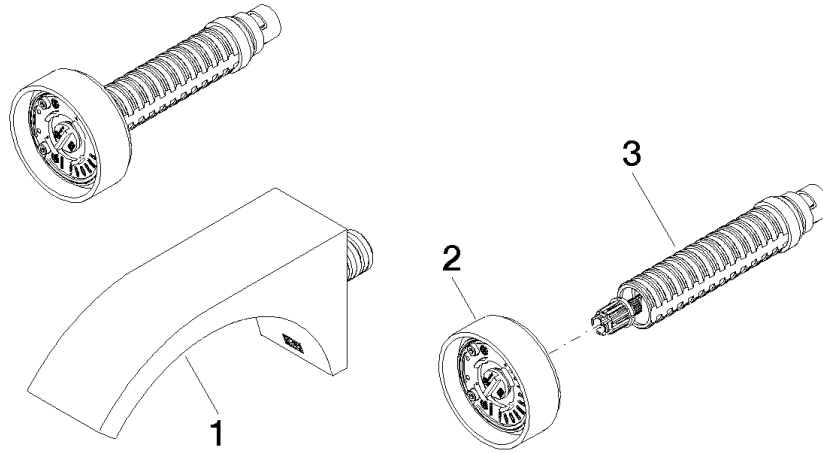

ST 010 206 2R11  
mm [inches]

**Flow rate chart**

**Codes & Standards**

California Energy  
Commission  
(CEC)

**Certificates**

WRAS\_2111006. IAPMO\_N-4976 (2). IAPMO\_6397 (2). LGA\_38121.

CYO Wall-mounted basin mixer without pop-up waste - Brushed Durabross  
(23kt Gold)

---

CYO

ST 010 206 2811

ST 010 206 2811

**Spare parts list**

No.	Item Number	Name	Quantity used	Delivery time
1	13 800 811-28	CYO Wall-mounted basin spout without pop-up waste - Brushed Durabronz (23kt Gold)	1	20
2	90 18 40 290 00-28	handle	1	20
3	90 90 03 171 01 90	top	1	2