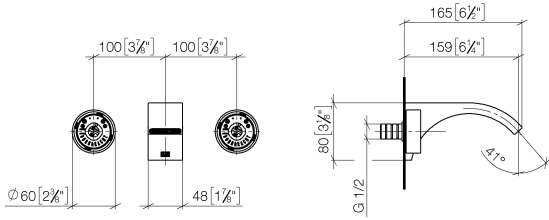

**Required miscellaneous**

- Concealed wall-mounted mixer centred spout -** 35 700 970-90 0010
- max. recess depth 145 mm
  - min. recess depth 85 mm

**Required miscellaneous**

- Concealed wall-mounted mixer variable positioning -** 35 720 970-90 0010
- max. recess depth 145 mm
  - min. recess depth 85 mm

ST 010 206 2R11  
mm [inches]

**Flow rate chart**

**Codes & Standards**

California Energy  
Commission  
(CEC)

**Certificates**

WRAS\_2111006. IAPMO\_N-4976 (2). IAPMO\_6397 (2). LGA\_38121.

CYO Wall-mounted basin mixer without pop-up waste - Brushed Durabross  
(23kt Gold)