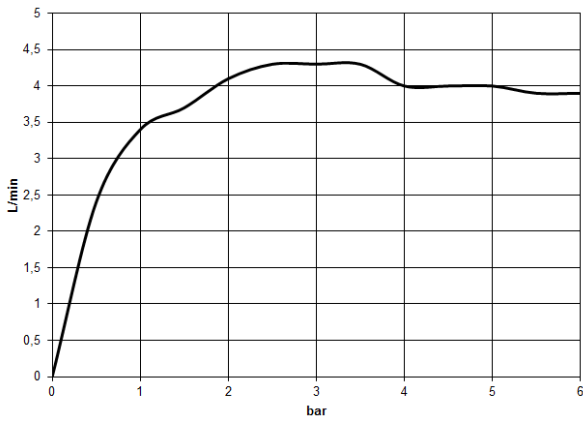

ST 010 206 2R11  
mm [inches]

**Flow rate chart**

**Codes & Standards**

California Energy  
Commission  
(CEC)

**Certificates**

WRAS\_2111006. IAPMO\_N-4976 (2). IAPMO\_6397 (2). LGA\_38121.

CYO Wall-mounted basin mixer without pop-up waste - Brushed Durabross  
(23kt Gold)