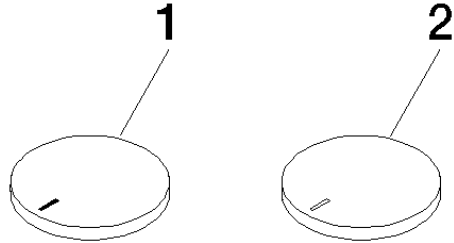

**CYO Wall-mounted basin mixer without pop-up waste - Brushed Durabronz
(23kt Gold)**

CYO

ST 010 206 2R11
Parts for other
finishes can be found
here: Chrome

Spare parts list

No.	Item Number	Name	Quantity used	Delivery time
1	11 183 811-28	CYO Handle insert hot - Brushed Durabronz (23kt Gold)	1	20
2	11 184 811-28	CYO Handle insert cold - Brushed Durabronz (23kt Gold)	1	20