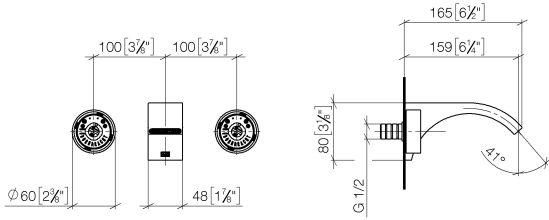

**Required miscellaneous**

**Concealed wall-mounted mixer centred spout -** 35 700 970-90 0010

- max. recess depth 145 mm
- min. recess depth 85 mm

**Required miscellaneous**

**Concealed wall-mounted mixer variable positioning -** 35 720 970-90 0010

- max. recess depth 145 mm
- min. recess depth 85 mm

CYO Wall-mounted basin mixer without pop-up waste - Platinum / Brushed  
Platinum

---

CYO

ST 010 206 2811

ST 010 206 2R11  
mm [inches]

**Flow rate chart**