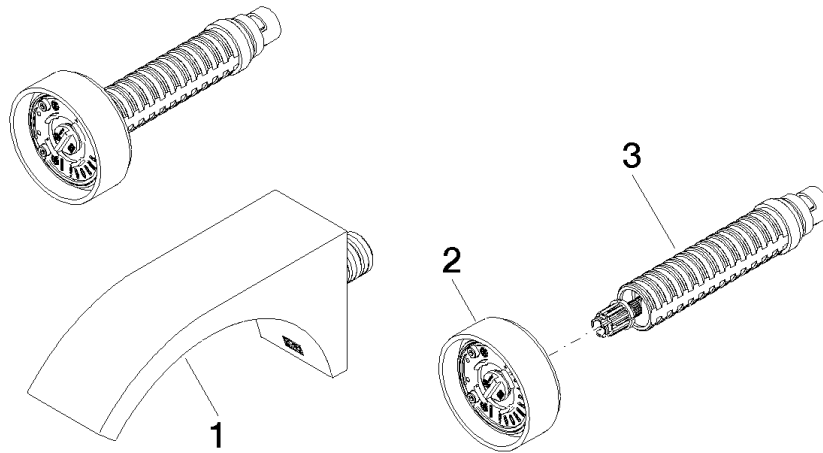

---

CYO

ST 010 206 2811

ST 010 206 2R11

Spare parts list

No.	Item Number	Name	Quantity used	Delivery time
1	13 800 811-36	CYO Wall-mounted basin spout without pop-up waste - Platinum / Brushed Platinum	1	20
2	90 18 40 290 00-36	handle	1	20
3	90 90 03 171 01 90	top	1	2