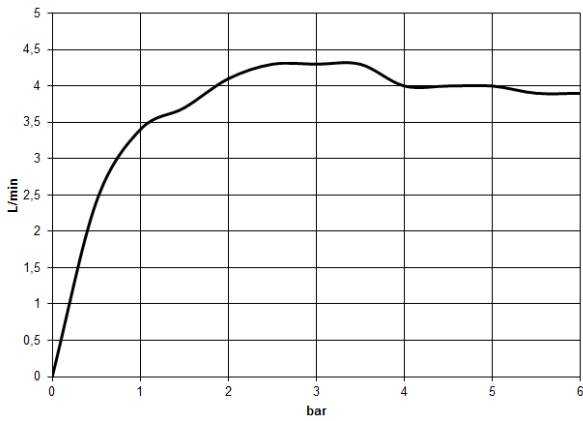

- max. recess depth 145 mm
- min. recess depth 85 mm

CYO Wall-mounted basin mixer without pop-up waste - Platinum / Brushed  
Platinum

---

CYO

ST 010 206 2811

ST 010 206 2R11  
mm [inches]

**Flow rate chart**