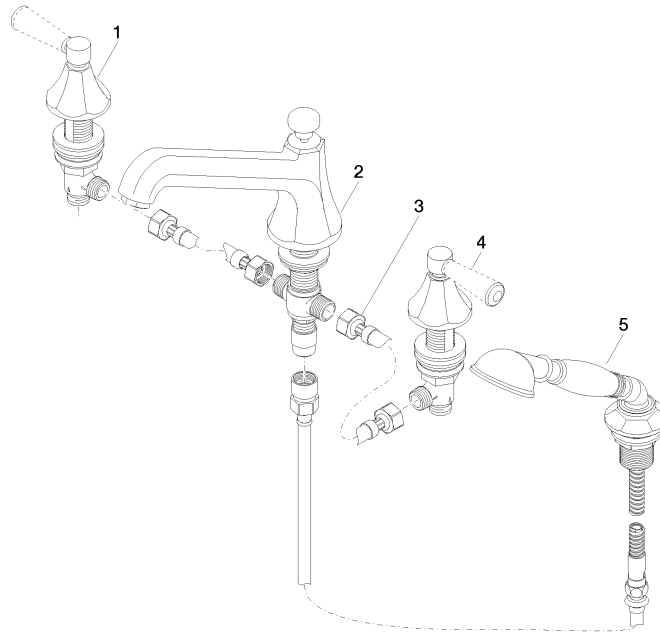

ST 030 100 3370

- spout: circular, air-enriched flow
- max. spout flow rate 23 l/min
- Hand shower: COMPACT RAIN, max. flow rate 6.8 l/min (at 3 bar)
- complete hand shower set with anti-scale system
- 225mm projection
- automatic bath/shower diverter
- height of mixer 185 mm
- height up to aerator 140 mm
- hole diameter valve 32 mm
- hole diameter spout 32 mm
- hole diameter for complete hand shower set 32 mm
- rosette for spout Ø 70mm
- rosette for complete hand shower set Ø 60mm
- rosette for deck valve Ø 60mm
- metal shower hose 1750mm with integrated anti-twist protection

Individual components of this set

You need the following components for this set

1x 27 502 370-00

2x 11 170 370-00

MADISON Bath shower set for bath rim or tile edge installation - Chrome

MADISON

ST 030 100 3370

ST 030 100 3370

- 225mm projection
- complete hand shower set: normal flow
- spout: circular, air-enriched flow
- complete hand shower set with anti-scale system
- automatic bath/shower diverter
- height of mixer 185 mm
- height up to aerator 140 mm
- hole diameter valve 32 mm
- hole diameter spout 32 mm
- hole diameter for complete hand shower set 32 mm
- rosette for spout Ø 70mm
- rosette for complete hand shower set Ø 60mm
- rosette for deck valve Ø 60mm
- metal shower hose 1750mm with integrated anti-twist protection
- max. spout flow rate 23 l/min
- max. flow for complete hand shower set 6.8 l/min

ST 030 100 3370

Spare parts list

No.	Item Number	Name	Quantity used	Delivery time
1	20 000 370-00	side panel	1	60
2	13 502 380-00	spout	1	60
3	12 502 970 90	High pressure hose 1/2" x 1/2" x 400 mm -	2	2
4	20 000 371-00	side panel	1	60
5	27 703 370-00	shower set	1	60