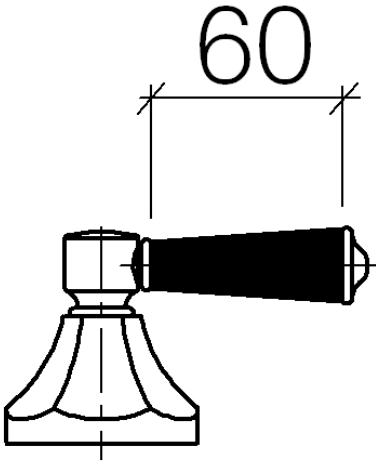

MADISON Bath shower set for bath rim or tile edge installation - Brushed Dark Platinum

MADISON

ST 030 100 3370

- spout: circular, air-enriched flow
- max. spout flow rate 23 l/min
- Hand shower: COMPACT RAIN, max. flow rate 6.8 l/min (at 3 bar)
- complete hand shower set with anti-scale system
- 225mm projection
- automatic bath/shower diverter
- height of mixer 185 mm
- height up to aerator 140 mm
- hole diameter valve 32 mm
- hole diameter spout 32 mm
- hole diameter for complete hand shower set 32 mm
- rosette for spout Ø 70mm
- rosette for complete hand shower set Ø 60mm
- rosette for deck valve Ø 60mm
- metal shower hose 1750mm with integrated anti-twist protection

ST 030 100 3370

MADISON Bath shower set for bath rim or tile edge installation - Brushed Dark Platinum

MADISON

ST 030 100 3370

- for basin fittings

NOTE: Mixers are supplied without lever inserts.
Please order the lever inserts separately!

ST 030 100 3370

ST 030 100 3370
Parts for other
finishes can be found
here: [Chrome](#)

- 225mm projection
- complete hand shower set: normal flow
- spout: circular, air-enriched flow
- complete hand shower set with anti-scale system
- automatic bath/shower diverter
- height of mixer 185 mm
- height up to aerator 140 mm
- hole diameter valve 32 mm
- hole diameter spout 32 mm
- hole diameter for complete hand shower set 32 mm
- rosette for spout Ø 70mm
- rosette for complete hand shower set Ø 60mm
- rosette for deck valve Ø 60mm
- metal shower hose 1750mm with integrated anti-twist protection
- max. spout flow rate 23 l/min
- max. flow for complete hand shower set 6.8 l/min