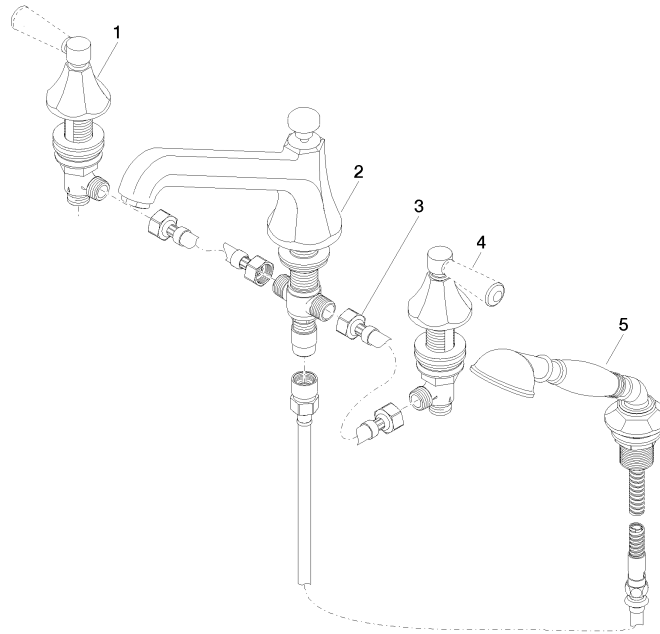

MADISON Bath shower set for bath rim or tile edge installation - Brushed Dark Platinum

MADISON

ST 030 100 3370

- spout: circular, air-enriched flow
- max. spout flow rate 23 l/min
- Hand shower: COMPACT RAIN, max. flow rate 6.8 l/min (at 3 bar)
- complete hand shower set with anti-scale system
- 225mm projection
- automatic bath/shower diverter
- height of mixer 185 mm
- height up to aerator 140 mm
- hole diameter valve 32 mm
- hole diameter spout 32 mm
- hole diameter for complete hand shower set 32 mm
- rosette for spout Ø 70mm
- rosette for complete hand shower set Ø 60mm
- rosette for deck valve Ø 60mm
- metal shower hose 1750mm with integrated anti-twist protection

ST 030 100 3370

ST 030 100 3370
Parts for other
finishes can be found
here: [Chrome](#)

- 225mm projection
- complete hand shower set: normal flow
- spout: circular, air-enriched flow
- complete hand shower set with anti-scale system
- automatic bath/shower diverter
- height of mixer 185 mm
- height up to aerator 140 mm
- hole diameter valve 32 mm
- hole diameter spout 32 mm
- hole diameter for complete hand shower set 32 mm
- rosette for spout Ø 70mm
- rosette for complete hand shower set Ø 60mm
- rosette for deck valve Ø 60mm
- metal shower hose 1750mm with integrated anti-twist protection
- max. spout flow rate 23 l/min
- max. flow for complete hand shower set 6.8 l/min

ST 030 100 3370

MADISON Bath shower set for bath rim or tile edge installation - Brushed Dark
Platinum

MADISON

ST 030 100 3370

ST 030 100 3370
Parts for other finishes can be found here: [Chrome](#)

Spare parts list

No.	Item Number	Name	Quantity used	Delivery time
1	20 000 370-99	side panel	1	60
2	13 502 380-99	spout	1	60
3	12 502 970 90	High pressure hose 1/2" x 1/2" x 400 mm -	2	2
4	20 000 371-99	side panel	1	60
5	27 703 370-99	shower set	1	-