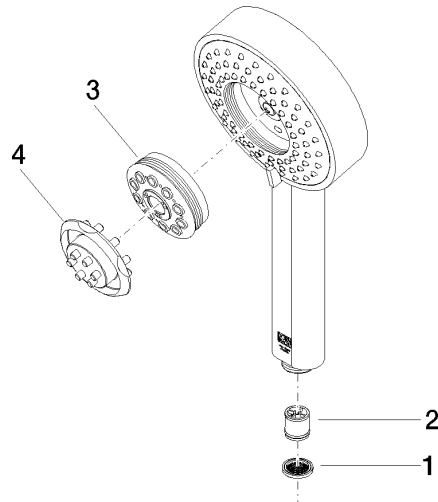

- slide bar
- rosette 78 x 55 mm
- gauge 800 mm
- metal shower hose 1750mm with integrated anti-twist protection
- shower hose connector 3/8"
- Pipe diameter 18 mm

This article does not include a hand shower!

LULU Shower set - Brushed Platinum

LULU

ST 050 201 8710

ST 050 201 8710

mm [inches]

Flow rate chart

Codes & Standards

ASME A112.18.1/CSA B125.1	California Energy Commission (CEC)
---------------------------------	--

Certificates

LGA_29980. IAPMO_4976 (4).

LULU Shower set - Brushed Platinum

LULU

ST 050 201 8710

ST 050 201 8710

Parts for other finishes can be found here: [Chrome](#)

Spare parts list

No.	Item Number	Name	Quantity used	Delivery time
1	09 23 01 039 90	sieve	1	2
2	09 23 01 166 90	flow reducer	1	2
3	04 12 11 071 00 90	shower	1	2
4	09 30 09 022 90	key	1	2