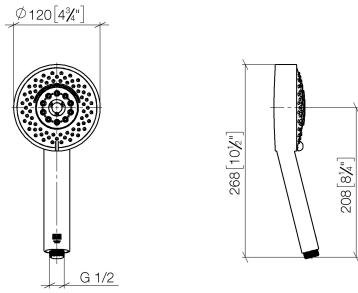

ST 050 201 8710

- slide bar
- Pipe diameter 18 mm
- Four settings: COMPACT RAIN, COMPACT SOFT FLOW, COMPACT AQUAPRESSURE FLOW, COMPACT CASCADE, max. flow rate 6.8 l/min (at 3 bar)
- rosette 78 x 55 mm
- gauge 800 mm
- metal shower hose 1750mm with integrated anti-twist protection
- shower hose connector 3/8"
- spray head Ø 120mm
- This product can help a building meet the requirements of Green Building Rating Systems, e.g. LEED®, BREEAM®, DGNB

- slide bar
- rosette 78 x 55 mm
- gauge 800 mm
- metal shower hose 1750mm with integrated anti-twist protection
- shower hose connector 3/8"
- Pipe diameter 18 mm

This article does not include a hand shower!

Intrinsic protection against back flow.

	Brushed Platinum	28 012 979-06 0010
	Chrome	28 012 979-00 0010
	Platinum	28 012 979-08 0010
	Dark Chrome	28 012 979-19 0010
	Light Gold	28 012 979-26 0010
	Brushed Light Gold	28 012 979-27 0010
	Brushed Durabross (23kt Gold)	28 012 979-28 0010
	Matte Black	28 012 979-33 0010
	Brushed Bronze	28 012 979-42 0010
	Brushed Champagne (22kt Gold)	28 012 979-46 0010
	Champagne (22kt Gold)	28 012 979-47 0010
	Brushed Chrome	28 012 979-93 0010
	Brushed Dark Platinum	28 012 979-99 0010

LULU Shower set - Brushed Platinum

LULU

ST 050 201 8710

ST 050 201 8710

mm [inches]

Flow rate chart

Codes & Standards

ASME A112.18.1/CSA B125.1	California Energy Commission (CEC)
---------------------------------	--