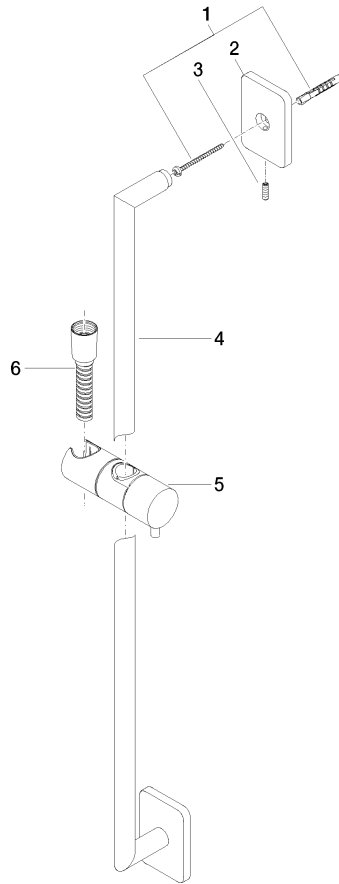

ST 050 201 8710

- slide bar
- Pipe diameter 18 mm
- Four settings: COMPACT RAIN, COMPACT SOFT FLOW, COMPACT AQUAPRESSURE FLOW, COMPACT CASCADE, max. flow rate 6.8 l/min (at 3 bar)
- rosette 78 x 55 mm
- gauge 800 mm
- metal shower hose 1750mm with integrated anti-twist protection
- shower hose connector 3/8"
- spray head Ø 120mm
- This product can help a building meet the requirements of Green Building Rating Systems, e.g. LEED®, BREEAM®, DGNB

- slide bar
- rosette 78 x 55 mm
- gauge 800 mm
- metal shower hose 1750mm with integrated anti-twist protection
- shower hose connector 3/8"
- Pipe diameter 18 mm

This article does not include a hand shower!

Required miscellaneous

	Hand shower FlowReduce - Brushed Platinum	28 012 979-06 0010
---	--	-----------------------

ST 050 201 8710

mm [inches]

Certificates

WRAS_2009048. ACS_20 ACC LY 738. IAPMO_4976 (2).

ST 050 201 8710

Spare parts list

No.	Item Number	Name	Quantity used	Delivery time
1	05 30 31 025 00 90	fixing set	2	2
2	09 27 71 005-06	rosette	2	60
3	09 31 11 013 90	pin	2	2
4	05 28 22 590 01-06	bar	1	10
5	12 580 970-06	Slide unit - Brushed Platinum	1	10
6	28 322 970-06	Metal shower hose 1/2" x 3/8" x 1750 mm - Brushed Platinum	1	2