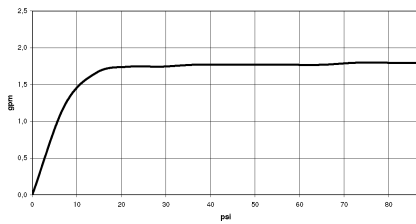

## LULU Shower set - Platinum

LULU

ST 050 201 8710

---

ST 050 201 8710

Fits: IMO, LULU, MADISON, MEM, TARA, CL.1, LISSÉ, VAIA, META, CYO

- Four settings: COMPACT RAIN, COMPACT SOFT FLOW, COMPACT AQUAPRESSURE FLOW, COMPACT CASCADE, max. flow rate 6.8 l/min (at 3 bar)
- with anti-scale system
- spray head Ø 120mm
- 1/2" connection
- This product reduces water consumption by % (compared to requirements of EPAct '92)
- This product can contribute to Water Use Reduction in LEED® Green Building Rating
- This product can help a building meet the requirements of Green Building Rating Systems, e.g. LEED®, BREEAM®, DGNB

Intrinsic protection against back flow.

	Platinum	28 012 979-08 0010
	Chrome	28 012 979-00 0010
	Brushed Platinum	28 012 979-06 0010
	Dark Chrome	28 012 979-19 0010
	Light Gold	28 012 979-26 0010
	Brushed Light Gold	28 012 979-27 0010
	Brushed Durabronze (23kt Gold)	28 012 979-28 0010
	Matte Black	28 012 979-33 0010
	Brushed Bronze	28 012 979-42 0010
	Brushed Champagne (22kt Gold)	28 012 979-46 0010
	Champagne (22kt Gold)	28 012 979-47 0010
	Brushed Chrome	28 012 979-93 0010
	Brushed Dark Platinum	28 012 979-99 0010

ST 050 201 8710

mm [inches]

**Flow rate chart**

**Codes & Standards**

ASME A112.18.1/CSA B125.1	California Energy Commission (CEC)
---------------------------------	--

**Certificates**

LGA\_29980.      IAPMO\_4976 (4).