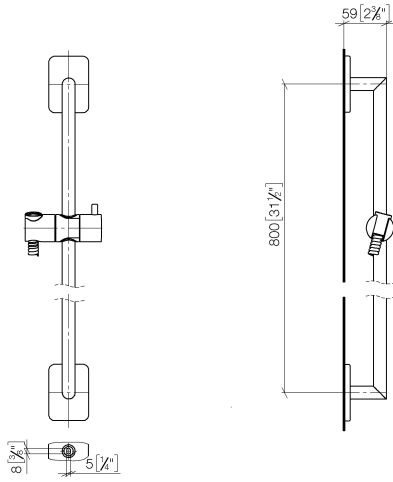

ST 050 201 8710

- slide bar
- Pipe diameter 18 mm
- Four settings: COMPACT RAIN, COMPACT SOFT FLOW, COMPACT AQUAPRESSURE FLOW, COMPACT CASCADE, max. flow rate 6.8 l/min (at 3 bar)
- rosette 78 x 55 mm
- gauge 800 mm
- metal shower hose 1750mm with integrated anti-twist protection
- shower hose connector 3/8"
- spray head Ø 120mm
- This product can help a building meet the requirements of Green Building Rating Systems, e.g. LEED®, BREEAM®, DGNB

ST 050 201 8710

- slide bar
- rosette 78 x 55 mm
- gauge 800 mm
- metal shower hose 1750mm with integrated anti-twist protection
- shower hose connector 3/8"
- Pipe diameter 18 mm

This article does not include a hand shower!

## LULU Shower set - Platinum

---

LULU

ST 050 201 8710

ST 050 201 8710

mm [inches]

Certificates

WRAS\_2009048. ACS\_20 ACC LY 738. IAPMO\_4976 (2).

ST 050 201 8710

Parts for other finishes can be found here: [Chrome](#)

**Spare parts list**

No.	Item Number	Name	Quantity used	Delivery time
1	05 30 31 025 00 90	fixing set	2	2
2	09 27 71 005-08	rosette	2	40
3	09 31 11 013 90	pin	2	2
4	05 28 22 590 01-08	bar	1	40
5	12 580 970-08	Slide unit - Platinum	1	40
6	28 322 970-08	Metal shower hose 1/2" x 3/8" x 1750 mm - Platinum	1	40