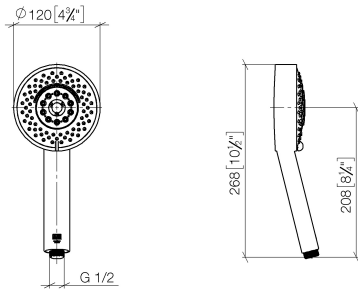

ST 050 201 8710

- slide bar
- Pipe diameter 18 mm
- Four settings: COMPACT RAIN, COMPACT SOFT FLOW, COMPACT AQUAPRESSURE FLOW, COMPACT CASCADE, max. flow rate 6.8 l/min (at 3 bar)
- rosette 78 x 55 mm
- gauge 800 mm
- metal shower hose 1750mm with integrated anti-twist protection
- shower hose connector 3/8"
- spray head Ø 120mm
- This product can help a building meet the requirements of Green Building Rating Systems, e.g. LEED®, BREEAM®, DGNB

## LULU Shower set - Platinum

LULU

ST 050 201 8710

---

ST 050 201 8710

Fits: IMO, LULU, MADISON, MEM, TARA, CL.1, LISSÉ, VAIA, META, CYO

- Four settings: COMPACT RAIN, COMPACT SOFT FLOW, COMPACT AQUAPRESSURE FLOW, COMPACT CASCADE, max. flow rate 6.8 l/min (at 3 bar)
- with anti-scale system
- spray head Ø 120mm
- 1/2" connection
- This product reduces water consumption by % (compared to requirements of EPAct '92)
- This product can contribute to Water Use Reduction in LEED® Green Building Rating
- This product can help a building meet the requirements of Green Building Rating Systems, e.g. LEED®, BREEAM®, DGNB

ST 050 201 8710

mm [inches]

**Flow rate chart**

**Codes & Standards**

ASME A112.18.1/CSA B125.1	California Energy Commission (CEC)
---------------------------------	--

**Certificates**

LGA\_29980.      IAPMO\_4976 (4).

ST 050 201 8710

- slide bar
- rosette 78 x 55 mm
- gauge 800 mm
- metal shower hose 1750mm with integrated anti-twist protection
- shower hose connector 3/8"
- Pipe diameter 18 mm

This article does not include a hand shower!