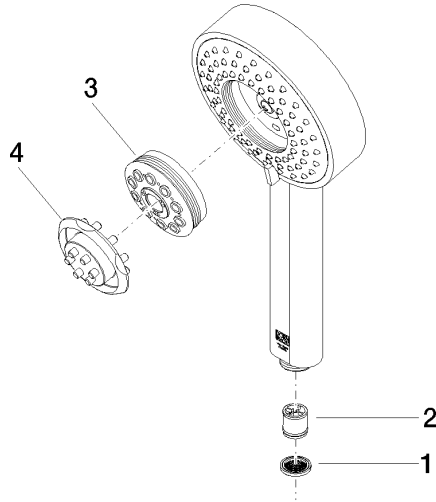

ST 050 201 8710

- slide bar
- Pipe diameter 18 mm
- Four settings: COMPACT RAIN, COMPACT SOFT FLOW, COMPACT AQUAPRESSURE FLOW, COMPACT CASCADE, max. flow rate 6.8 l/min (at 3 bar)
- rosette 78 x 55 mm
- gauge 800 mm
- metal shower hose 1750mm with integrated anti-twist protection
- shower hose connector 3/8"
- spray head Ø 120mm
- This product can help a building meet the requirements of Green Building Rating Systems, e.g. LEED®, BREEAM®, DGNB

## LULU Shower set - Platinum

LULU

ST 050 201 8710

---

ST 050 201 8710

Fits: IMO, LULU, MADISON, MEM, TARA, CL.1, LISSÉ, VAIA, META, CYO

- Four settings: COMPACT RAIN, COMPACT SOFT FLOW, COMPACT AQUAPRESSURE FLOW, COMPACT CASCADE, max. flow rate 6.8 l/min (at 3 bar)
- with anti-scale system
- spray head Ø 120mm
- 1/2" connection
- This product reduces water consumption by % (compared to requirements of EPAct '92)
- This product can contribute to Water Use Reduction in LEED® Green Building Rating
- This product can help a building meet the requirements of Green Building Rating Systems, e.g. LEED®, BREEAM®, DGNB

## LULU Shower set - Platinum

---

LULU

ST 050 201 8710

ST 050 201 8710

Parts for other finishes can be found here: [Chrome](#)

**Spare parts list**

No.	Item Number	Name	Quantity used	Delivery time
1	09 23 01 039 90	sieve	1	2
2	09 23 01 166 90	flow reducer	1	2
3	04 12 11 071 00 90	shower	1	2
4	09 30 09 022 90	key	1	2

ST 050 201 8710

- slide bar
- rosette 78 x 55 mm
- gauge 800 mm
- metal shower hose 1750mm with integrated anti-twist protection
- shower hose connector 3/8"
- Pipe diameter 18 mm

This article does not include a hand shower!