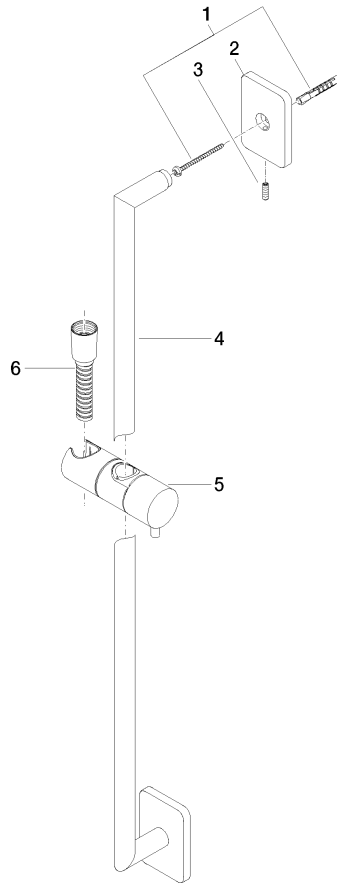

ST 050 201 8710

- slide bar
- Pipe diameter 18 mm
- Four settings: COMPACT RAIN, COMPACT SOFT FLOW, COMPACT AQUAPRESSURE FLOW, COMPACT CASCADE, max. flow rate 6.8 l/min (at 3 bar)
- rosette 78 x 55 mm
- gauge 800 mm
- metal shower hose 1750mm with integrated anti-twist protection
- shower hose connector 3/8"
- spray head Ø 120mm
- This product can help a building meet the requirements of Green Building Rating Systems, e.g. LEED®, BREEAM®, DGNB

ST 050 201 8710

- slide bar
- rosette 78 x 55 mm
- gauge 800 mm
- metal shower hose 1750mm with integrated anti-twist protection
- shower hose connector 3/8"
- Pipe diameter 18 mm

This article does not include a hand shower!

## LULU Shower set - Platinum

---

LULU

ST 050 201 8710

ST 050 201 8710

mm [inches]

Certificates

WRAS\_2009048. ACS\_20 ACC LY 738. IAPMO\_4976 (2).

ST 050 201 8710

Parts for other finishes can be found here: [Chrome](#)

**Spare parts list**

No.	Item Number	Name	Quantity used	Delivery time
1	05 30 31 025 00 90	fixing set	2	2
2	09 27 71 005-08	rosette	2	40
3	09 31 11 013 90	pin	2	2
4	05 28 22 590 01-08	bar	1	40
5	12 580 970-08	Slide unit - Platinum	1	40
6	28 322 970-08	Metal shower hose 1/2" x 3/8" x 1750 mm - Platinum	1	40