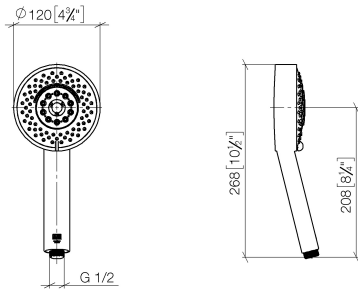

ST 050 201 8710

- slide bar
- Pipe diameter 18 mm
- Four settings: COMPACT RAIN, COMPACT SOFT FLOW, COMPACT AQUAPRESSURE FLOW, COMPACT CASCADE, max. flow rate 6.8 l/min (at 3 bar)
- rosette 78 x 55 mm
- gauge 800 mm
- metal shower hose 1750mm with integrated anti-twist protection
- shower hose connector 3/8"
- spray head Ø 120mm
- This product can help a building meet the requirements of Green Building Rating Systems, e.g. LEED®, BREEAM®, DGNB

Fits: IMO, LULU, MADISON, MEM, TARA, CL.1, LISSÉ, VAIA, META, CYO

- Four settings: COMPACT RAIN, COMPACT SOFT FLOW, COMPACT AQUAPRESSURE FLOW, COMPACT CASCADE, max. flow rate 6.8 l/min (at 3 bar)
- with anti-scale system
- spray head Ø 120mm
- 1/2" connection
- This product reduces water consumption by % (compared to requirements of EPAct '92)
- This product can contribute to Water Use Reduction in LEED® Green Building Rating
- This product can help a building meet the requirements of Green Building Rating Systems, e.g. LEED®, BREEAM®, DGNB

ST 050 201 8710

mm [inches]

Flow rate chart

Codes & Standards

ASME A112.18.1/CSA B125.1	California Energy Commission (CEC)
---------------------------------	--

Certificates

LGA_29980. IAPMO_4976 (4).

LULU Shower set - Matte Black

ST 050 201 8710

- slide bar
- rosette 78 x 55 mm
- gauge 800 mm
- metal shower hose 1750mm with integrated anti-twist protection
- shower hose connector 3/8"
- Pipe diameter 18 mm

This article does not include a hand shower!