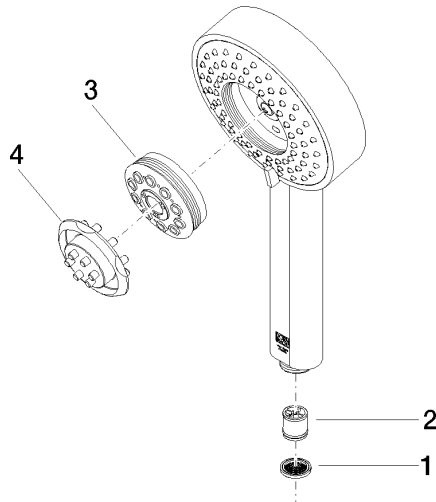

ST 050 201 8710

- slide bar
- Pipe diameter 18 mm
- Four settings: COMPACT RAIN, COMPACT SOFT FLOW, COMPACT AQUAPRESSURE FLOW, COMPACT CASCADE, max. flow rate 6.8 l/min (at 3 bar)
- rosette 78 x 55 mm
- gauge 800 mm
- metal shower hose 1750mm with integrated anti-twist protection
- shower hose connector 3/8"
- spray head Ø 120mm
- This product can help a building meet the requirements of Green Building Rating Systems, e.g. LEED®, BREEAM®, DGNB

ST 050 201 8710

mm [inches]

Flow rate chart

Codes & Standards

ASME A112.18.1/CSA B125.1	California Energy Commission (CEC)
---------------------------------	--

Certificates

LGA_29980. IAPMO_4976 (4).

LULU Shower set - Matte Black

LULU

ST 050 201 8710

ST 050 201 8710

Parts for other finishes can be found here: [Chrome](#)

Spare parts list

No.	Item Number	Name	Quantity used	Delivery time
1	09 23 01 039 90	sieve	1	2
2	09 23 01 166 90	flow reducer	1	2
3	04 12 11 071 00 90	shower	1	2
4	09 30 09 022 90	key	1	2

ST 050 201 8710

- slide bar
- rosette 78 x 55 mm
- gauge 800 mm
- metal shower hose 1750mm with integrated anti-twist protection
- shower hose connector 3/8"
- Pipe diameter 18 mm

This article does not include a hand shower!