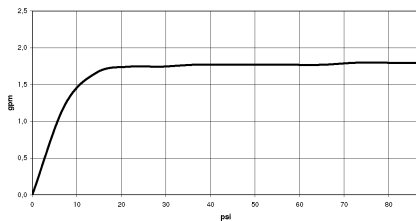

Intrinsic protection against back flow.

	Matte Black	28 012 979-33 0010
	Chrome	28 012 979-00 0010
	Brushed Platinum	28 012 979-06 0010
	Platinum	28 012 979-08 0010
	Dark Chrome	28 012 979-19 0010
	Light Gold	28 012 979-26 0010
	Brushed Light Gold	28 012 979-27 0010
	Brushed Durabronze (23kt Gold)	28 012 979-28 0010
	Brushed Bronze	28 012 979-42 0010
	Brushed Champagne (22kt Gold)	28 012 979-46 0010
	Champagne (22kt Gold)	28 012 979-47 0010
	Brushed Chrome	28 012 979-93 0010
	Brushed Dark Platinum	28 012 979-99 0010

ST 050 201 8710

mm [inches]

Flow rate chart

Codes & Standards

ASME A112.18.1/CSA B125.1	California Energy Commission (CEC)
---------------------------------	--

Certificates

LGA_29980. IAPMO_4976 (4).

LULU Shower set - Matte Black