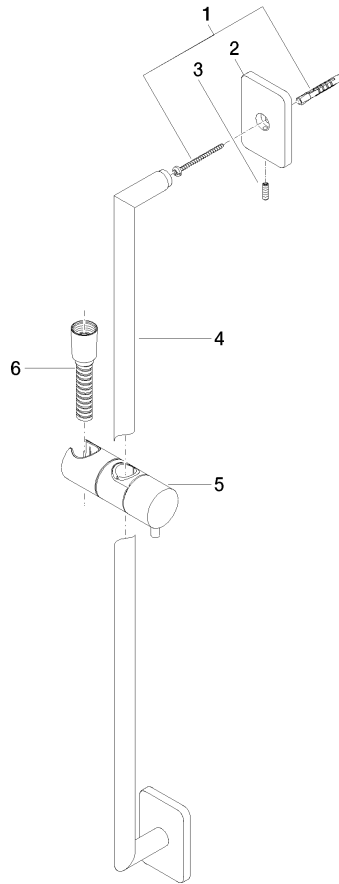

ST 050 201 8710

- slide bar
- Pipe diameter 18 mm
- Four settings: COMPACT RAIN, COMPACT SOFT FLOW, COMPACT AQUAPRESSURE FLOW, COMPACT CASCADE, max. flow rate 6.8 l/min (at 3 bar)
- rosette 78 x 55 mm
- gauge 800 mm
- metal shower hose 1750mm with integrated anti-twist protection
- shower hose connector 3/8"
- spray head Ø 120mm
- This product can help a building meet the requirements of Green Building Rating Systems, e.g. LEED®, BREEAM®, DGNB

ST 050 201 8710

- slide bar
- rosette 78 x 55 mm
- gauge 800 mm
- metal shower hose 1750mm with integrated anti-twist protection
- shower hose connector 3/8"
- Pipe diameter 18 mm

This article does not include a hand shower!

Required miscellaneous

	Hand shower FlowReduce - Matte Black	28 018 979-33 0010
---	---	-----------------------

LULU Shower set - Matte Black

LULU

ST 050 201 8710

ST 050 201 8710

mm [inches]

Certificates

WRAS_2009048. ACS_20 ACC LY 738. IAPMO_4976 (2).

ST 050 201 8710

Parts for other finishes can be found here: [Chrome](#)

Spare parts list

No.	Item Number	Name	Quantity used	Delivery time
1	05 30 31 025 00 90	fixing set	2	2
2	09 27 71 005-33	rosette	2	30
3	09 31 11 013 90	pin	2	2
4	05 28 22 590 01-33	bar	1	30
5	12 580 970-33	Slide unit - Matte Black	1	10
6	28 322 970-33	Metal shower hose 1/2" x 3/8" x 1750 mm - Matte Black	1	2