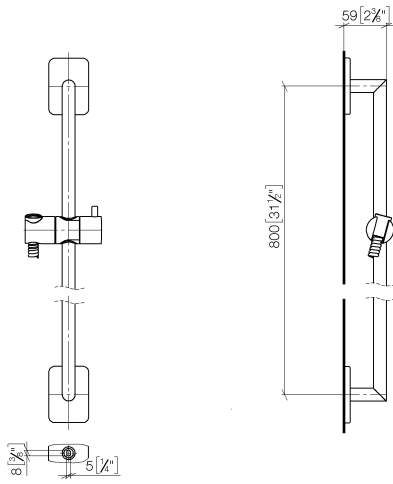

ST 050 201 8710

- slide bar
- Pipe diameter 18 mm
- Four settings: COMPACT RAIN, COMPACT SOFT FLOW, COMPACT AQUAPRESSURE FLOW, COMPACT CASCADE, max. flow rate 6.8 l/min (at 3 bar)
- rosette 78 x 55 mm
- gauge 800 mm
- metal shower hose 1750mm with integrated anti-twist protection
- shower hose connector 3/8"
- spray head Ø 120mm
- This product can help a building meet the requirements of Green Building Rating Systems, e.g. LEED®, BREEAM®, DGNB

ST 050 201 8710

- slide bar
- rosette 78 x 55 mm
- gauge 800 mm
- metal shower hose 1750mm with integrated anti-twist protection
- shower hose connector 3/8"
- Pipe diameter 18 mm

This article does not include a hand shower!

Required miscellaneous

	Hand shower FlowReduce - Matte Black	28 018 979-33 0010
---	---	-----------------------

LULU Shower set - Matte Black

LULU

ST 050 201 8710

ST 050 201 8710

mm [inches]

Certificates

WRAS_2009048. ACS_20 ACC LY 738. IAPMO_4976 (2).

ST 050 201 8710

Parts for other finishes can be found here: [Chrome](#)

Spare parts list

No.	Item Number	Name	Quantity used	Delivery time
1	05 30 31 025 00 90	fixing set	2	2
2	09 27 71 005-33	rosette	2	30
3	09 31 11 013 90	pin	2	2
4	05 28 22 590 01-33	bar	1	30
5	12 580 970-33	Slide unit - Matte Black	1	10
6	28 322 970-33	Metal shower hose 1/2" x 3/8" x 1750 mm - Matte Black	1	2