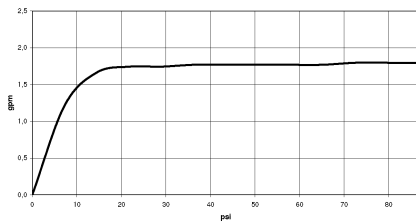

LULU Shower set - Brushed Dark Platinum

LULU

ST 050 201 8710

ST 050 201 8710

mm [inches]

Flow rate chart

Codes & Standards

ASME A112.18.1/CSA B125.1	California Energy Commission (CEC)
---------------------------------	--