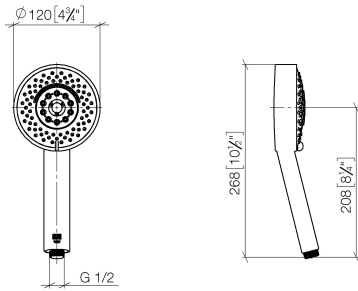

ST 050 201 8710

- slide bar
- Pipe diameter 18 mm
- Four settings: COMPACT RAIN, COMPACT SOFT FLOW, COMPACT AQUAPRESSURE FLOW, COMPACT CASCADE, max. flow rate 6.8 l/min (at 3 bar)
- rosette 78 x 55 mm
- gauge 800 mm
- metal shower hose 1750mm with integrated anti-twist protection
- shower hose connector 3/8"
- spray head Ø 120mm
- This product can help a building meet the requirements of Green Building Rating Systems, e.g. LEED®, BREEAM®, DGNB

- slide bar
- rosette 78 x 55 mm
- gauge 800 mm
- metal shower hose 1750mm with integrated anti-twist protection
- shower hose connector 3/8"
- Pipe diameter 18 mm

This article does not include a hand shower!

Intrinsic protection against back flow.

	Brushed Dark Platinum	28 012 979-99 0010
	Chrome	28 012 979-00 0010
	Brushed Platinum	28 012 979-06 0010
	Platinum	28 012 979-08 0010
	Dark Chrome	28 012 979-19 0010
	Light Gold	28 012 979-26 0010
	Brushed Light Gold	28 012 979-27 0010
	Brushed Durabronze (23kt Gold)	28 012 979-28 0010
	Matte Black	28 012 979-33 0010
	Brushed Bronze	28 012 979-42 0010
	Brushed Champagne (22kt Gold)	28 012 979-46 0010
	Champagne (22kt Gold)	28 012 979-47 0010
	Brushed Chrome	28 012 979-93 0010

LULU Shower set - Brushed Dark Platinum

LULU

ST 050 201 8710

ST 050 201 8710

mm [inches]

Flow rate chart

Codes & Standards

ASME A112.18.1/CSA B125.1	California Energy Commission (CEC)
---------------------------------	--