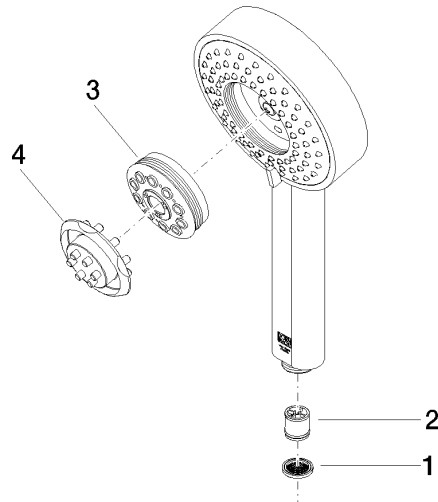

- slide bar
- rosette 78 x 55 mm
- gauge 800 mm
- metal shower hose 1750mm with integrated anti-twist protection
- shower hose connector 3/8"
- Pipe diameter 18 mm

This article does not include a hand shower!

LULU Shower set - Brushed Dark Platinum

LULU

ST 050 201 8710

ST 050 201 8710

mm [inches]

Flow rate chart

Codes & Standards

ASME A112.18.1/CSA B125.1	California Energy Commission (CEC)
---------------------------------	--

Certificates

LGA_29980. IAPMO_4976 (4).

LULU Shower set - Brushed Dark Platinum

LULU

ST 050 201 8710

ST 050 201 8710

Parts for other
finishes can be found
here: [Chrome](#)

Spare parts list

No.	Item Number	Name	Quantity used	Delivery time
1	09 23 01 039 90	sieve	1	2
2	09 23 01 166 90	flow reducer	1	2
3	04 12 11 071 00 90	shower	1	2
4	09 30 09 022 90	key	1	2